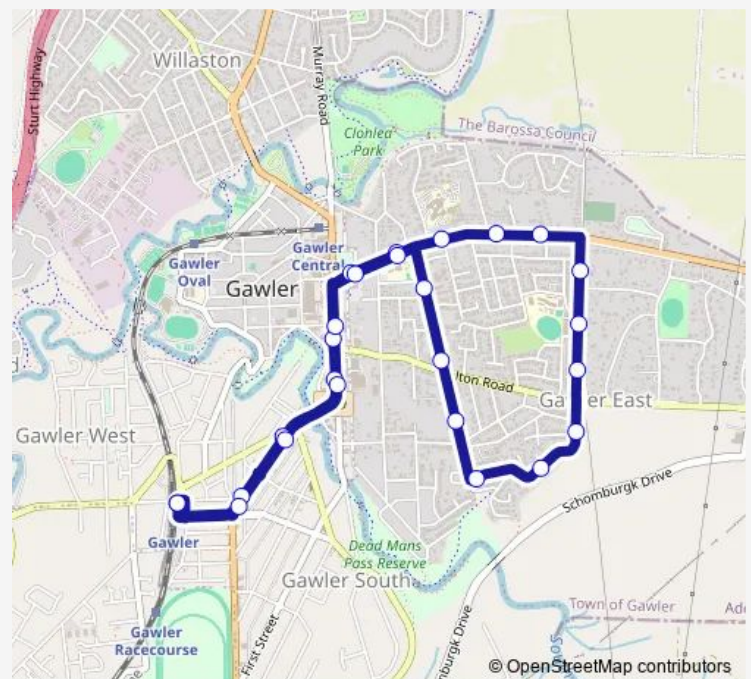

Stop 143 Murray St - West side

Stop 142 Murray St - West side

Stop 124 Lyndoch Rd - North side

Stop 125 Lyndoch Rd - North side

Stop 126 Lyndoch Rd - North side

Stop 127 Lyndoch Rd - North side

Stop 128 Lyndoch Rd - North side

Stop 140 East Tce - West side

Stop 141 East Tce - West side

Stop 125 Lyndoch Rd - South side

Stop 124 Lyndoch Rd - South side

### Route schedule

Stop 146 Gawler Railway Station — Stop 146 Gawler Railway Station

Monday 07:55-16:48

Tuesday 07:55-16:48

Wednesday 07:55-16:48

Thursday 07:55-16:48

Friday 07:55-16:48

Saturday —

### Route info

Direction: Stop 146 Gawler Railway Station

Stops: 26

Trip Duration: 0 hour 21 min

492C — Gawler East Clockwise Loop

Stop 142 Murray St - East side

Stop 143 Murray St - East side

Stop 144 Adelaide Rd - East side