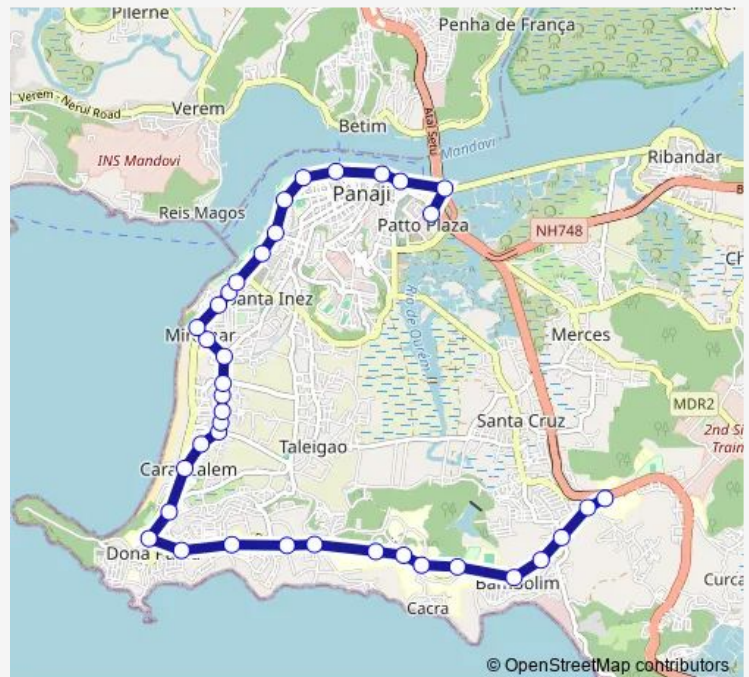

Bus PVT-Pni16 Panaji - Bamboli GMC via Donapaula

[Go to website](#)

Direction

Goa Medical College B — Panaji Bus Stand

37 stops

[Open route schedule](#)

Goa Medical College B

GMC Super Speciality Block

Old Bambolim Junction B

Radio Tower B

Etdc B

Indoor Stadium B

Goa University Post Office B

Goa University Administration B

Goa University Library B

Oxdel Junction B

International Centre Goa B

Manipal Hospital B

NIO Colony B

National Institute of Water Sports A

Rosary Church A

Caranzalem Football Ground A

Peace Haven School B

St. Francis Xavier Chapel A

Kerant B

Kerant

Kamat Classic

Route schedule

Goa Medical College B — Panaji Bus Stand

Monday 06:25-19:30

Tuesday 06:25-19:30

Wednesday 06:25-19:30

Thursday 06:25-19:30

Friday 06:25-19:30

Saturday 06:25-19:30

Sunday 06:25-19:30

Route info

Direction: Goa Medical College B

Stops: 37

Trip Duration: 0 hour 40 min

■ PVT-Pni16 — Panaji - Bamboli GMC via Donapaula