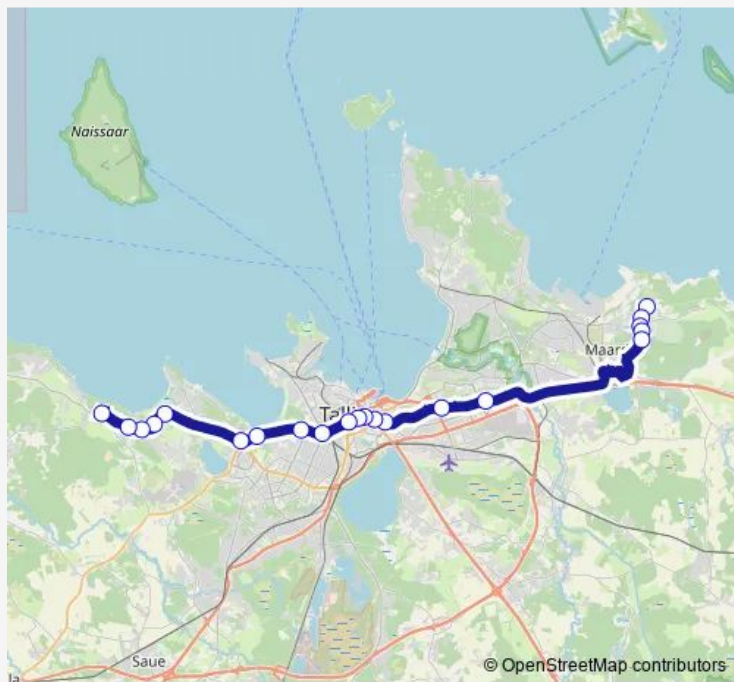

Saturday —

Sunday —

Route info

Direction: Rannamõisa

Stops: 21

Trip Duration: 1 hour 1 min

180E — Rannamõisa - Tallinn - Maardu

Direction