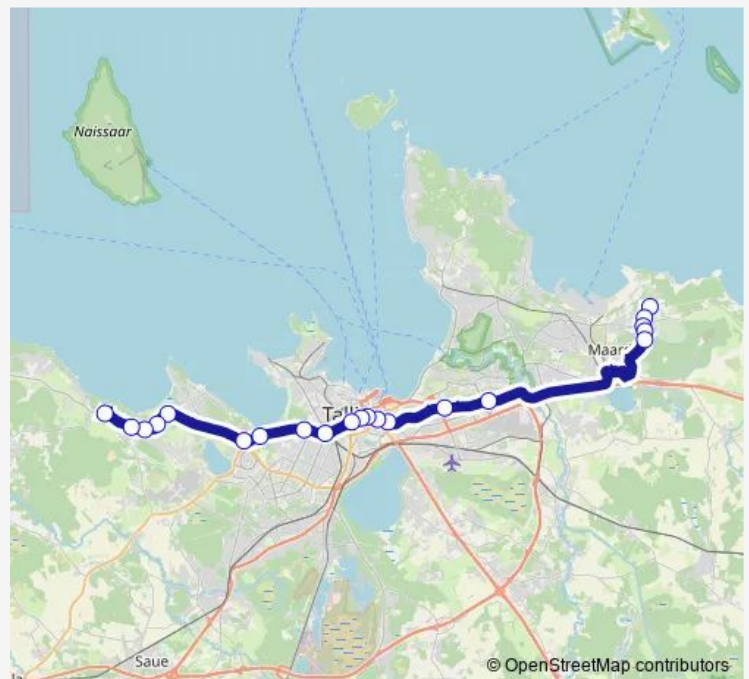

Saturday —

Sunday —

Route info

Direction: Rannamõisa

Stops: 21

Trip Duration: 0 hour 59 min

Direction

Kallavere — Rannamõisa

21 stops

[Open route schedule](#)

Kallavere

Kallavere kauplus

Orumetsa

Haigla

Ringi

Mustakivi