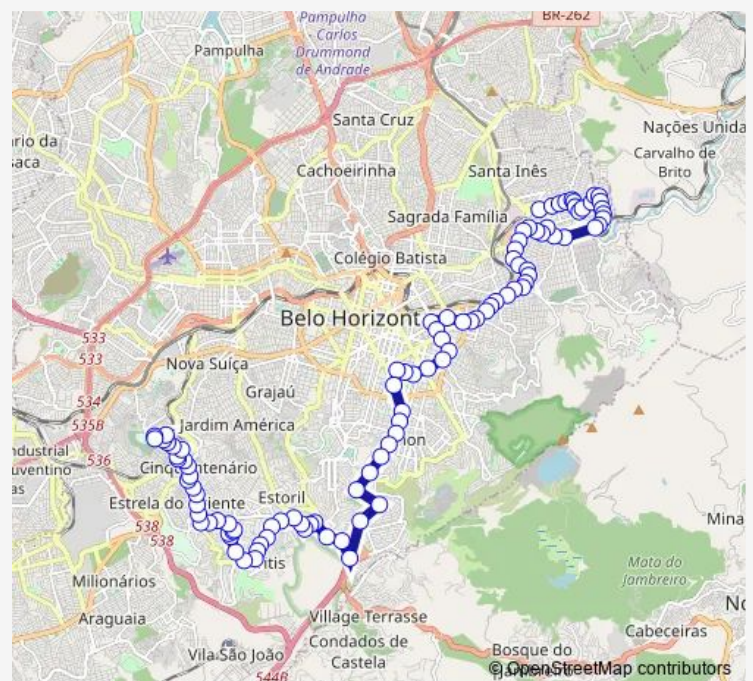

Ave Dos Andradas 6553

Ave Dos Andradas 6447

Ave Dos Andradas 6101

Route schedule

Ave Itaite 205 — Rua Nova 71

Monday 04:45-23:50

Tuesday 04:45-23:50

Wednesday 04:45-23:50

Thursday 04:45-23:50

Friday 04:45-23:50

Saturday 04:45-23:50

Sunday 05:00-23:50

Route info

Direction: Ave Itaite 205

Stops: 102

Trip Duration: 1 hour 56 min

Direction: Rua Nova 71

Stops: 95

Trip Duration: 1 hour 52 min

Ave Professor Mario Werneck 2431

Ave Professor Mario Werneck 1951

Ave Professor Mario Werneck 1685

Rua Jose Rodrigues Pereira 1205

Ave Professor Mario Werneck 1135