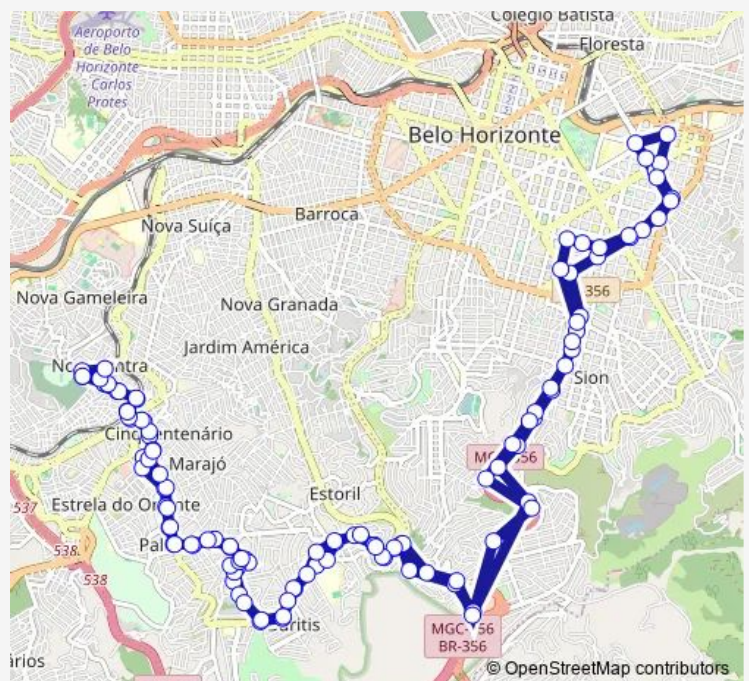

Rua Nelson De Senna 192

Ave Dom Joao VI 390

Ave Dom Joao VI 760

Ave Dom Joao VI 962

Ave Dom Joao VI 1190

Ave Dom Joao VI 1342

Ave Raul Mourao Guimaraes 420

Ave Raul Mourao Guimaraes 610

Rua David Maurilio Mourao 162

Rua Bolivar Ferreira De Melo 264

Rua Professor Euclides Ferreira 130

Route schedule

Rua Nova 71 — Rua Nova 71

Monday	13:00
Tuesday	13:00
Wednesday	13:00
Thursday	13:00
Friday	13:00
Saturday	—
Sunday	—

Route info

Direction: Rua Nova 71

Stops: 115

Trip Duration: 2 hour 37 min

9250 — Caetano Furquim/Nova Cintra Via Savassi (Retorno Hospitais)

Rua Eduardo Frieiro 216

Rua Maria Heilbuth Surette 609

Rua Maria Heilbuth Surette 411

Ave Professor Mario Werneck 2691

Ave Professor Mario Werneck 2431

Ave Professor Mario Werneck 1951

Ave Professor Mario Werneck 1685

Rua Jose Rodrigues Pereira 1205

Ave Professor Mario Werneck 1135

Ave Professor Mario Werneck 861