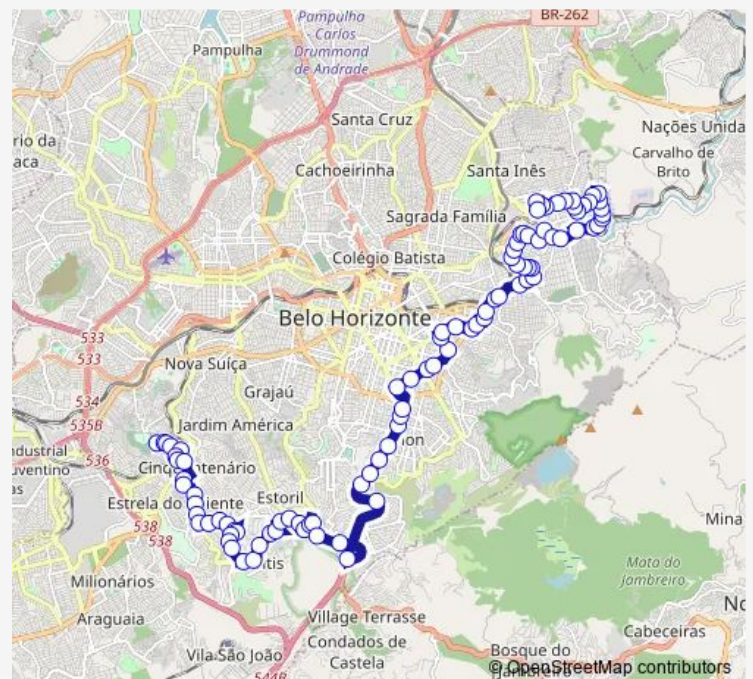

Avenida Dom Joao VI 760

Avenida Dom Joao VI 962

Avenida Dom Joao VI 1190

Avenida Dom Joao VI 1342

Avenida Raul Mourao Guimaraes 420

Avenida Raul Mourao Guimaraes 610

Rua David Maurilio Mourao 162

Rua Bolivar Ferreira De Melo 264

Rua Professor Euclides Ferreira 130

Rua Eduardo Frieiro 216

Rua Maria Heilbuth Surette 609

Route schedule

Rua Nova 71 — Avenida Itaite 210

Monday 03:30-23:00

Tuesday 03:30-23:00

Wednesday 03:30-23:00

Thursday 03:30-23:00

Friday 03:30-23:00

Saturday 03:30-23:40

Sunday 03:30-23:20

Route info

Direction: Rua Nova 71

Stops: 95

Trip Duration: 1 hour 20 min

Rua Jose Rodrigues Pereira 1205

Avenida Professor Mario Werneck 1135

Avenida Professor Mario Werneck 861

Avenida Professor Mario Werneck 597

Avenida Professor Mario Werneck 315

Avenida Professor Mario Werneck 173