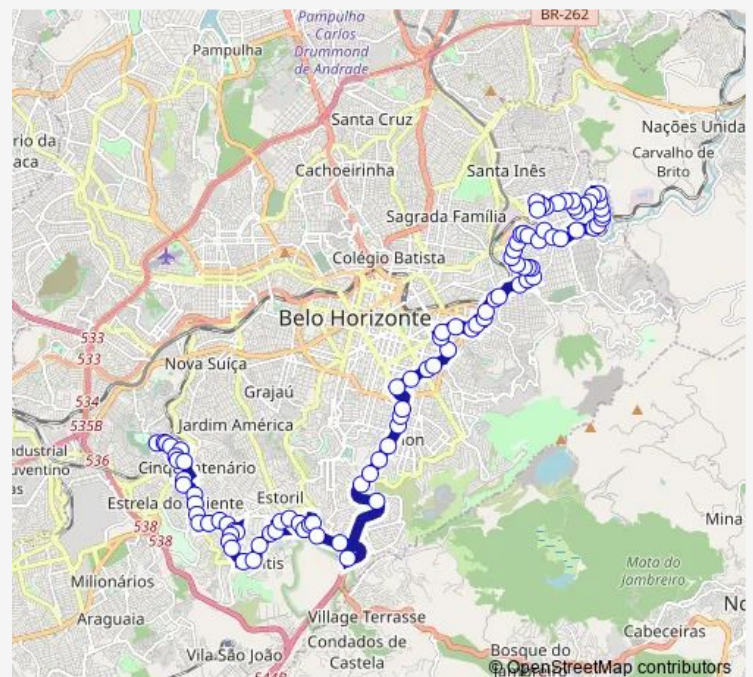

Avenida Dom Joao VI 760

Avenida Dom Joao VI 962

Avenida Dom Joao VI 1190

Avenida Dom Joao VI 1342

Avenida Raul Mourao Guimaraes 420

Avenida Raul Mourao Guimaraes 610

Rua David Maurilio Mourao 162

Rua Bolivar Ferreira De Melo 264

Rua Professor Euclides Ferreira 130

Rua Eduardo Frieiro 216

Rua Maria Heilbuth Surette 609

Route schedule

Rua Nova 71 — Avenida Itaite 210

Monday 03:30-23:00

Tuesday 03:30-23:00

Wednesday 03:30-23:00

Thursday 03:30-23:00

Friday 03:30-23:00

Saturday 03:30-23:40

Sunday 03:30-23:20

Route info

Direction: Rua Nova 71

Stops: 95

Trip Duration: 1 hour 21 min

Rua Jose Rodrigues Pereira 1205

Avenida Professor Mario Werneck 1135

Avenida Professor Mario Werneck 861

Avenida Professor Mario Werneck 597

Avenida Professor Mario Werneck 315

Avenida Professor Mario Werneck 173