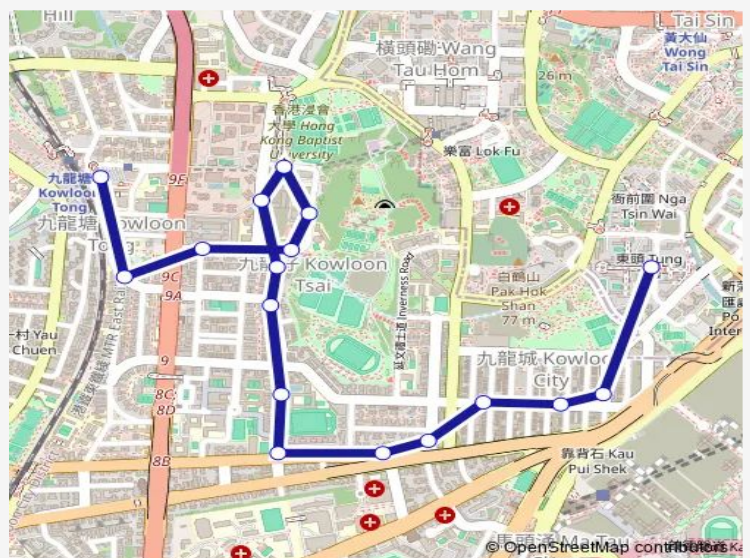

RENFREW ROAD, NEAR TECHNOLOGICAL AND HIGHER EDUCATION INSTITUTE OF HONG KONG

LA SALLE ROAD, NEAR LAFORD COURT

LA SALLE ROAD, NEAR DURHAM ROAD

LA SALLE ROAD, NEAR LA SALLE COLLEGE

LA SALLE ROAD, NEAR BEVERLY VILLAS BLOCK 6

BOUNDARY STREET, OUTSIDE LEE'S MANSION|BOUNDARY STREET, NEAR LEE'S MANSION

GRAMPIAN ROAD, NEAR SAU CHUK YUEN ROAD

NGA TSIN WAI ROAD, NEAR LION ROCK ROAD

NGA TSIN WAI ROAD, NEAR NAM KOK ROAD

**Route schedule**

KOWLOON TONG (SUFFOLK ROAD) PUBLIC TRANSPORT INTERCHANGE|SUFFOLK ROAD, KOWLOON TONG PUBLIC TRANSPORT INTERCHANGE — TUNG TAU ESTATE (TUNG LUNG ROAD) MINIBUS TERMINUS

Monday	06:20
Tuesday	06:20
Wednesday	06:20
Thursday	06:20
Friday	06:20
Saturday	06:20
Sunday	06:20

**Route info**

Direction: KOWLOON TONG (SUFFOLK ROAD) PUBLIC TRANSPORT INTERCHANGE|SUFFOLK ROAD, KOWLOON TONG PUBLIC TRANSPORT INTERCHANGE

Stops: 17

Trip Duration: 0 hour 15 min

NO. 37 TAK KU LING ROAD

TUNG TAU ESTATE (TUNG LUNG ROAD) MINIBUS  
TERMINUS