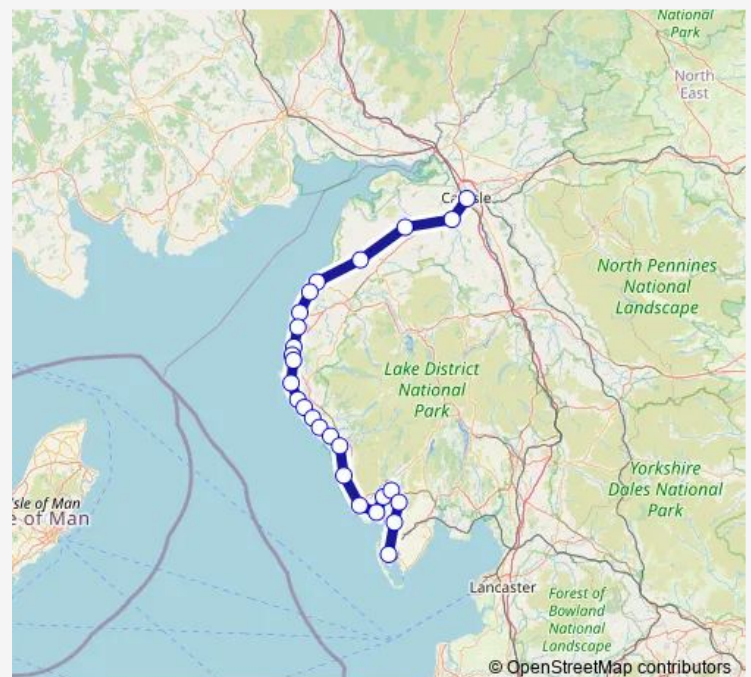

Rail Nt:Car->Bif NT train service from CAR to Bif

[Go to website](#)

Direction

Carlisle — Barrow-in-Furness

26 stops

[Open route schedule](#)

Carlisle

Dalston (Cumbria)

Wigton

Aspatria

Maryport

Flimby

Workington

Harrington

Parton

Whitehaven

Thursday 05:53-19:09

Friday 05:53-19:09

Saturday 05:53-19:09

Sunday 09:45-17:10

Route info

Direction: Carlisle

Stops: 26

Trip Duration: 2 hour 34 min

■ Nt:Car->Bif — NT train service from CAR to Bif

Green Road

Foxfield

Kirkby-in-Furness

Askam

Barrow-in-Furness

Nt:Car->Bif Rail time schedules and route maps are available in an offline PDF at busmaps.com. Use the busmaps.com website to see live bus times, train schedule or subway schedule, and step-by-step directions for all public transit in Seascale