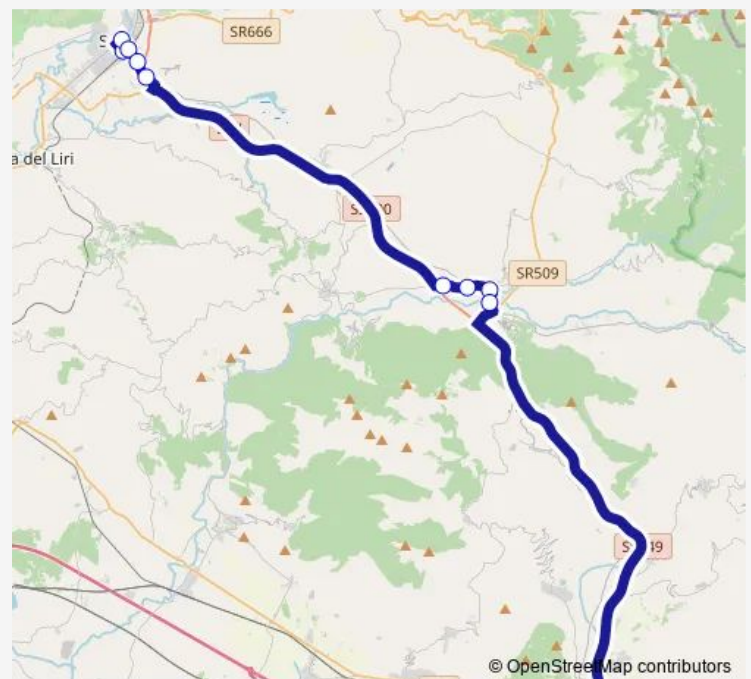

Monday —

Tuesday —

Wednesday —

Thursday —

Friday —

Saturday 06:50

Sunday —

Route info

Direction: Sora | Stazione FS # f5890

Stops: 10

Trip Duration: 0 hour 40 min

Sora - Cassino # So136a

Bus time schedules and route maps are available in an offline PDF at busmaps.com. Use the busmaps.com website to see live bus times, train schedule or subway schedule, and step-by-step directions for all public transit in Sora