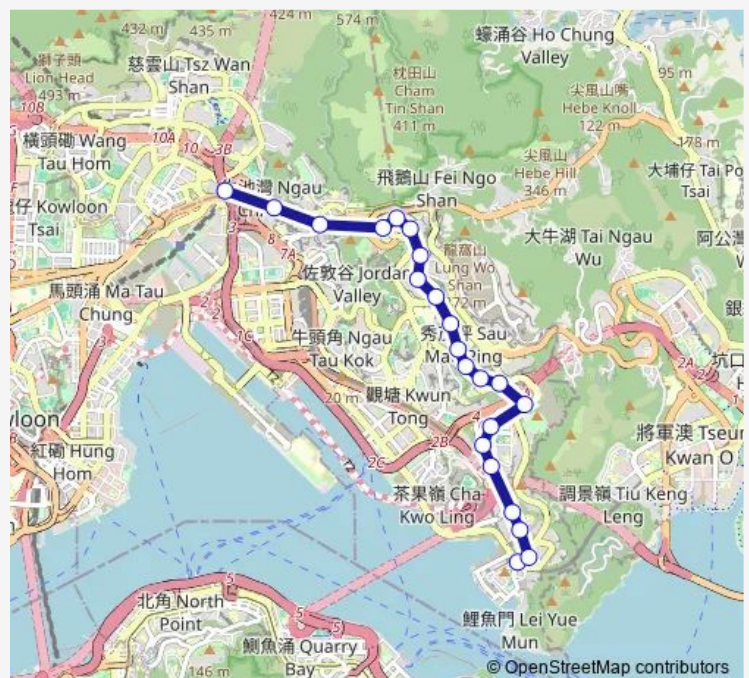

### Route info

Direction: [Ctb] YAU Tong[[Kmb] YAU Tong BUS Terminus

Stops: 22

Trip Duration: 0 hour 49 min

14D — YAU Tong - Choi Hung

[Ctb] Shun TIN Estate|[Kmb+Ctb] Shun TIN BUS Terminus/<Br>Shun TIN Estate|[Kmb] Shun TIN BUS Terminus