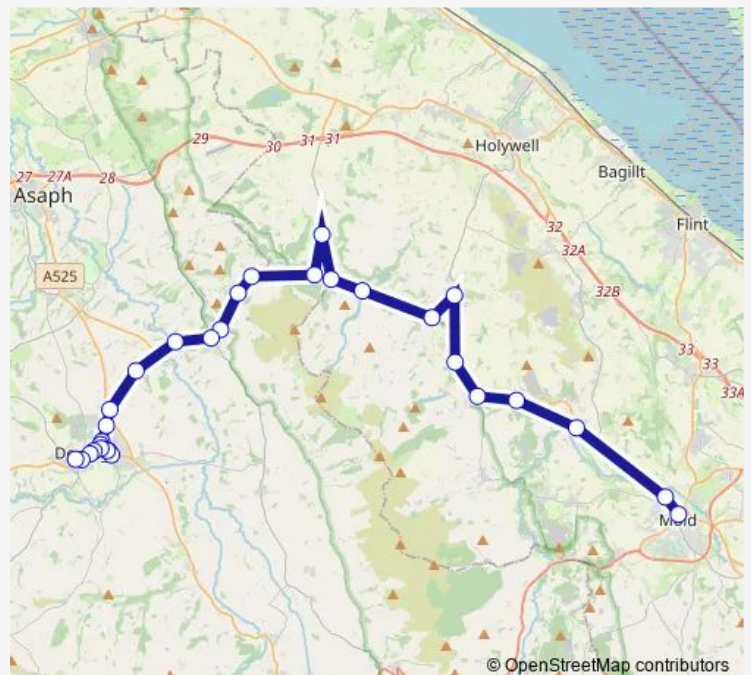

Thursday 07:45

Friday 07:45

Saturday —

Sunday —

Route info

Direction: Bus Station 1

Stops: 31

Trip Duration: 0 hour 50 min

Lidl

Denbigh Police Station

Library and Museum

Lenten Pool

Direction

Lenten Pool — Bus Station 1

30 stops

[Open route schedule](#)