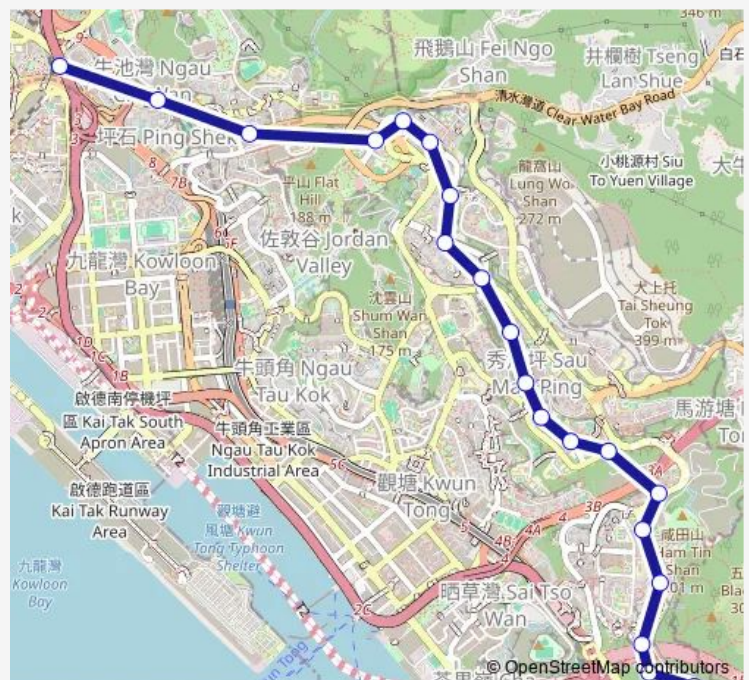

Wednesday 06:50-07:10

Thursday 06:50-07:10

Friday 06:50-07:10

Saturday —

Sunday —

Route info

Direction: [Kmb] LAM TIN (Kwong TIN Estate) BUS Terminus

Stops: 20

Trip Duration: 0 hour 44 min

[Ctb] Shun TIN Estate|[Kmb+Ctb] Shun TIN BUS Terminus/
Shun TIN Estate|[Kmb] Shun TIN BUS Terminus

[Ctb] Shun ON Estate, LEE ON Road|[Kmb+Ctb] Shun ON Estate/
Shun ON Estate, LEE ON Road|[Kmb] Shun ON Estate