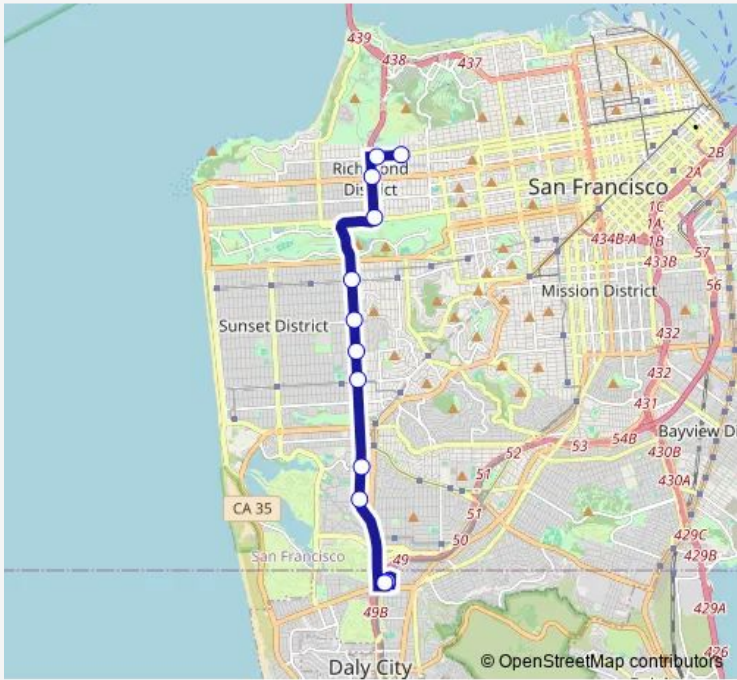

Bus 28R 19th Avenue Rapid

[Go to website](#)

Direction
 California St & 7th Ave — Daly City Bart Parking Lot E
 12 stops
[Open route schedule](#)

- California St & 7th Ave
- California St & 6th Ave
- Park Presidio & California Street
- Park Presidio Blvd & Geary Blvd
- Park Presidio Blvd & Fulton St
- 19th Ave & Judah St
- 19th Ave & Noriega St
- 19th Ave & Quintara St
- 19th Ave & Taraval St
- 19th Ave & Winston Dr
- 19th Ave & Holloway Ave
- Daly City Bart Parking Lot E

Route schedule
 California St & 7th Ave — Daly City Bart Parking Lot E

Monday	07:02-19:00
Tuesday	07:02-19:00
Wednesday	07:02-19:00
Thursday	07:02-19:00
Friday	07:02-19:00
Saturday	—
Sunday	—

Route info
 Direction: California St & 7th Ave
 Stops: 12
 Trip Duration: 0 hour 36 min

19th Ave & Taraval St

19th Ave & Quintara St

19th Ave & Noriega St

19th Ave & Judah St

Park Presidio Blvd & Fulton St

Park Presidio Blvd & Geary Blvd

California St & 12th Ave

California St & 7th Ave

Route schedule

Daly City Bart Parking Lot E — California St & 7th Ave

Monday 07:00-19:00

Tuesday 07:00-19:00

Wednesday 07:00-19:00

Thursday 07:00-19:00

Friday 07:00-19:00

Saturday —