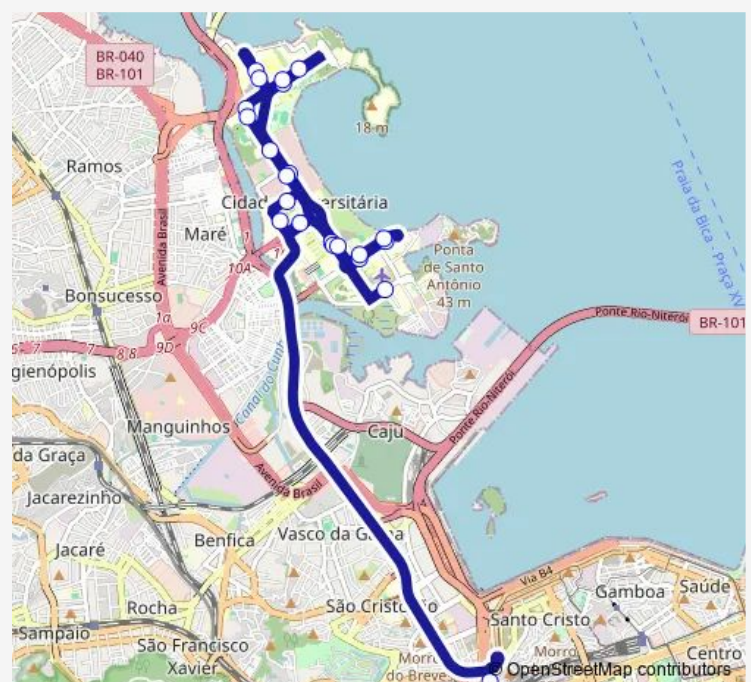

Edson Abdalla Saad

Prefeitura - Ufrj

Route schedule

BRS 1,3,5: Cidade Nova — Ponto Final: Fundão : Hélio de Almeida

Monday 00:00

Tuesday 00:00

Wednesday 00:00

Thursday 00:00

Friday 00:00

Saturday —

Sunday —

Route info

Direction: BRS 1,3,5: Cidade Nova

Stops: 23

Trip Duration: 0 hour 33 min

SP485 — Cidade Nova - Fundão

Cenpes

Cenpes

Ponto Final: Fundão : Hélio de Almeida

SP485 Bus time schedules and route maps are available in an offline PDF at busmaps.com. Use the busmaps.com website to see live bus times, train schedule or subway schedule, and step-by-step directions for all public transit in Rio de Janeiro