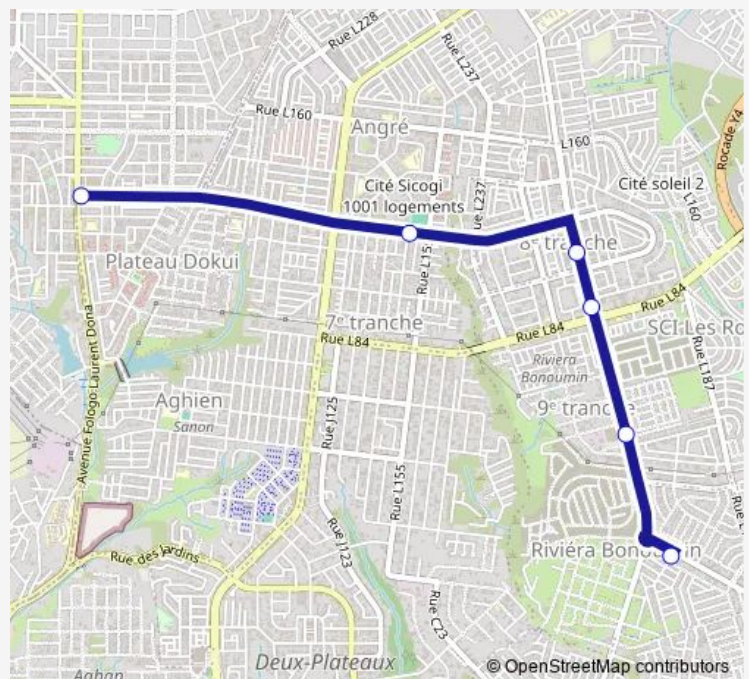

Bus woro woro : Abobo Azur Mobil ↔ 8e Tranche Cnps en haut

[Go to website](#)**Direction**

Cnps en Haut- Boulangerie Mary's — Azur Mobile

8 stops

[Open route schedule](#)

Cnps en Haut- Boulangerie Mary's

Marché Cocovico

Terminus 81/82

Terminus 81/82

22ème

Geo-Beton

Azur 2

Azur Mobile

Route schedule

Cnps en Haut- Boulangerie Mary's — Azur Mobile

Monday	06:00
Tuesday	06:00
Wednesday	06:00
Thursday	06:00
Friday	06:00
Saturday	06:00
Sunday	06:00

Route info

Direction: Cnps en Haut- Boulangerie Mary's

Stops: 8

Trip Duration: 0 hour 30 min

Direction

Azur Mobile — Cnps en Haut-Mary's

6 stops

[Open route schedule](#)

Azur Mobile

Complexe Sportif Angré

king Deco

Temple El Bethel

Cash Center 8ème Tranche

Cnps en Haut-Mary's