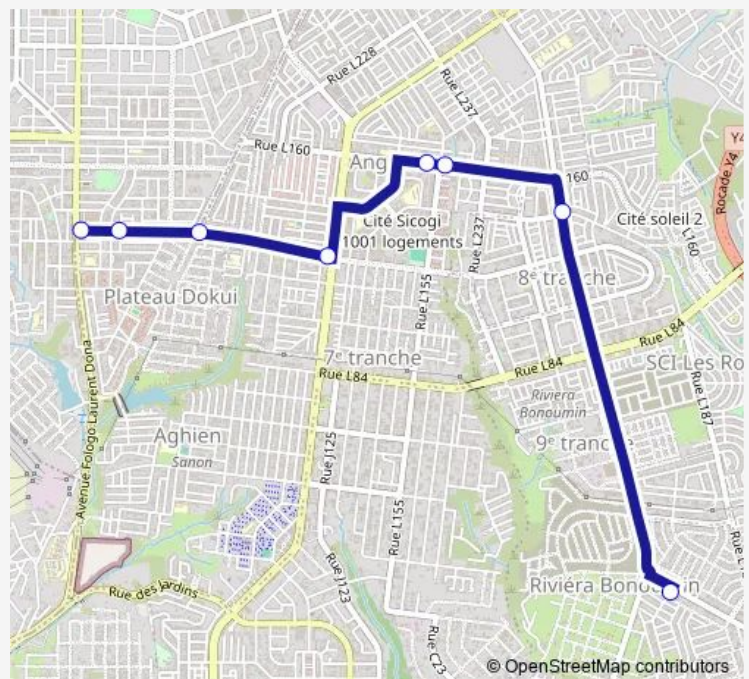

Bus woro woro : Abobo Azur Mobil ↔ 8e Tranche Cnps en haut

[Go to website](#)

Direction

Azur Mobile — Cnps en Haut-Mary's

6 stops

[Open route schedule](#)

Azur Mobile

Complexe Sportif Angré

king Deco

Temple El Bethel

Cash Center 8ème Tranche

Cnps en Haut-Mary's

Route schedule

Azur Mobile — Cnps en Haut-Mary's

Monday	06:00
Tuesday	06:00
Wednesday	06:00
Thursday	06:00
Friday	06:00
Saturday	06:00
Sunday	06:00

Route info

Direction: Azur Mobile

Stops: 6

Trip Duration: 0 hour 30 min

Direction

Cnps en Haut- Boulangerie Mary's — Azur Mobile

8 stops

[Open route schedule](#)

Stops: 8

Trip Duration: 0 hour 30 min

Bus time schedules and route maps are available in an offline PDF at busmaps.com. Use the busmaps.com website to see live bus times, train schedule or subway schedule, and step-by-step directions for all public transit in Abidjan