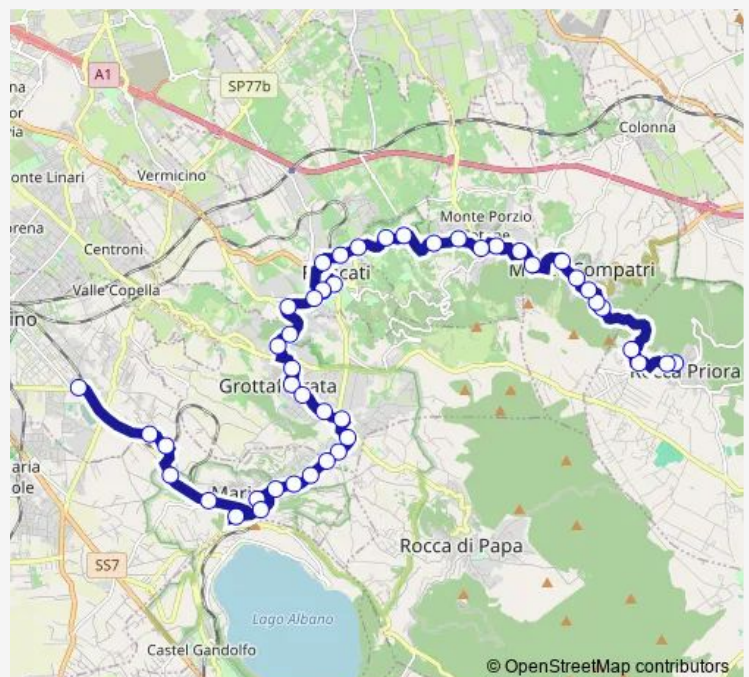

Monte Porzio | Barco Borghese # f12955

Monte Porzio | Via Frascati (Armetta) # f12956

Frascati | Ist. Professionale Pantaleoni # f12957

Route schedule

Rocca Priora | Via Olmi (Chiesa) # f12938 — Ciampino | Liceo Volterra # f12748

Monday	06:50
Tuesday	06:50
Wednesday	06:50
Thursday	06:50
Friday	06:50
Saturday	07:00
Sunday	—

Route info

Direction: Rocca Priora | Via Olmi (Chiesa) # f12938

Stops: 46

Trip Duration: 1 hour 1 min

Rocca Priora - Ciampino # Sg125a