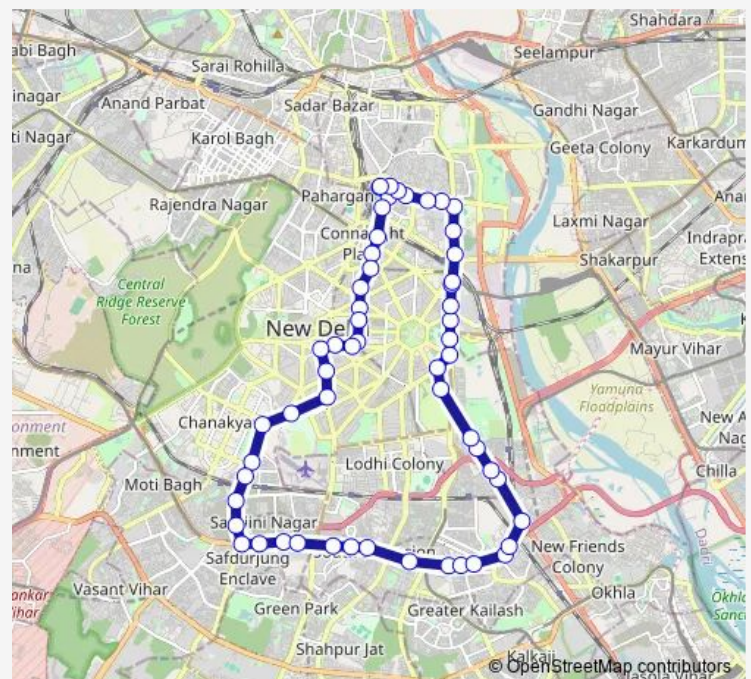

Thursday 05:34-20:45

Friday 05:34-20:45

Saturday 05:34-20:45

Sunday 05:34-20:45

Route info

Direction: New Delhi Railway Station Gate 2

Stops: 56

Trip Duration: 1 hour 46 min

■ Cbd2(-)Down

BusMaps

Africa Avenue

Nauroji Nagar

Raj Nagar

SJ Hospital

Aiims Ring Road

South Extension