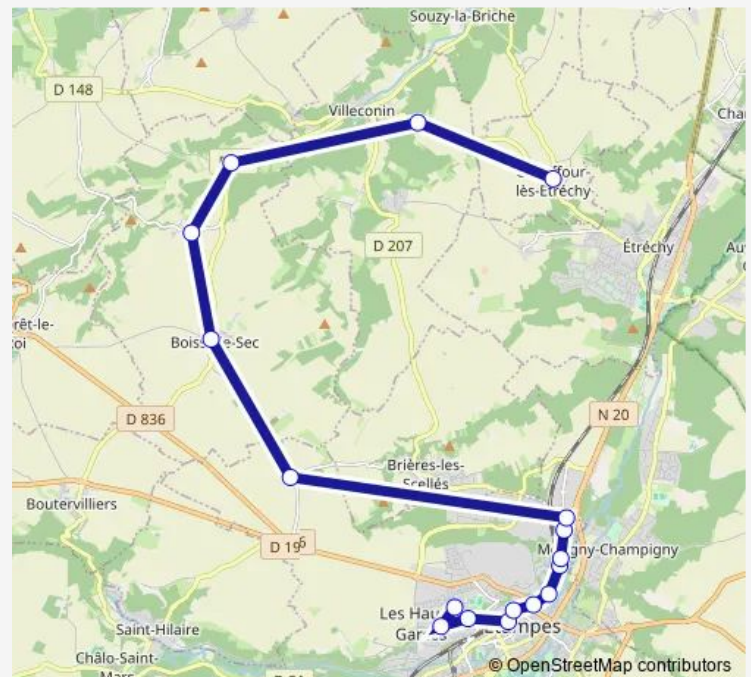

### Route schedule

Collège de Guinette — Grande Rue

Monday 15:37-17:37

Tuesday 15:37-17:37

Wednesday 11:37-12:37

Thursday 15:37-17:37

Friday 15:37-17:37

Saturday 11:37-12:47

### Route info

Direction: Collège de Guinette

Stops: 17

Trip Duration: 0 hour 52 min

## Direction

Grande Rue — Louis Moreau

12 stops

[Open route schedule](#)

Grande Rue

Bois Fourgon

Venant

Le Rotoir

## Route info

Direction: Grande Rue

Stops: 12

Trip Duration: 0 hour 45 min

**Direction**

Grande Rue — Gare d'Étampes

10 stops

[Open route schedule](#)