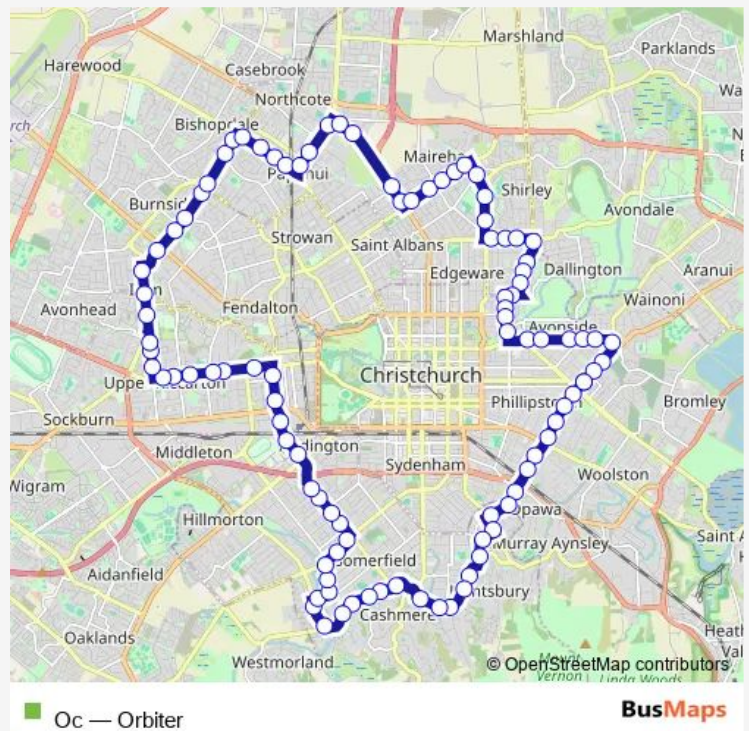

Direction

Eastgate Mall (Buckleys Rd) — Eastgate Mall (Buckleys Rd)

99 stops

[Open route schedule](#)

Eastgate Mall (Buckleys Rd)

Aldwins Rd near Marlborough St

Aldwins Rd near Harrow St

Aldwins Rd near Bass St

Cashmere Rd near Valley Rd

Route schedule

Eastgate Mall (Buckleys Rd) — Eastgate Mall (Buckleys Rd)

Monday 06:00-23:30

Tuesday 06:00-23:30

Wednesday 06:00-23:30

Thursday 06:00-23:30

Friday 06:00-23:30

Saturday 06:00-23:30

Sunday 07:00-22:30

Route info

Direction: Eastgate Mall (Buckleys Rd)

Stops: 99

Trip Duration: 1 hour 15 min

Princess Margaret Hospital

Cashmere Rd near Ferniehurst St

Barrington Mall (Barrington St)

Barrington St near Wychbury St

Barrington St near Bewdley St

Barrington St near Hammond Pl

Whiteleigh Ave near Barrington St

Whiteleigh Ave near Leamington St

Whiteleigh Ave near Troup Dr