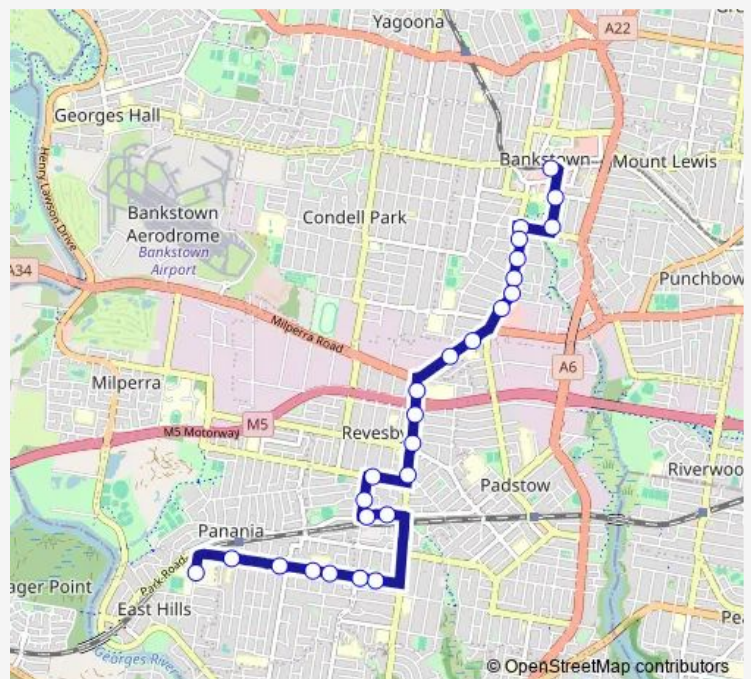

Bankstown Home, Chapel Rd

Canterbury Rd Opp Claribel St

Canterbury Rd At Lachlan St

The River Rd After Turvey St

The River Rd After South Western Mwy

Revesby Public School, The River Rd

The River Rd Opp Linton Av

Bransgrove Rd Opp Albert St

Polo St At Selems Pde

Marco Av After Polo St

Marco Av Opp Revesby Station

Tower St Opp Harries Wkwy

Revesby Presbyterian Church, Tower St

Route schedule

Bankstown Station, Stand C — East Hills Boys High School, Lucas Rd

|           |       |
|-----------|-------|
| Monday    | 08:05 |
| Tuesday   | 08:05 |
| Wednesday | 08:05 |
| Thursday  | 08:05 |
| Friday    | 08:05 |
| Saturday  | —     |
| Sunday    | —     |

Route info

Direction: Bankstown Station, Stand C

Stops: 26

Trip Duration: 0 hour 33 min

S620 — Bankstown to East Hills high schools

Tower St Opp Tower Street Public School

Tower St At Rodgers Av

Tower St Opp Salvation Army Church