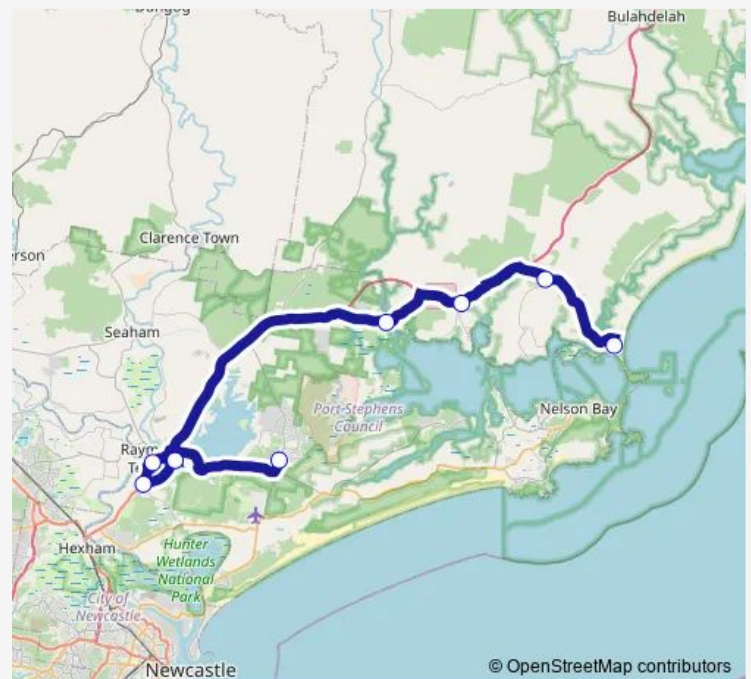

Booner St At Tuloa Av

Pindimar Rd Before Myall Way

Somerset Av Before Carrington Rd

Tarean Rd After Bundabah St

Irrawang High School Bus Bay Mt Hall Rd

William St Opp St Brigid's Primary School

Adelaide St, Hunter River High School

Catherine Mcauley College, Bus Stop B

Route schedule

Booner St At Tuloa Av — Catherine Mcauley College, Bus Stop B

Monday 07:20

Tuesday 07:20

Wednesday 07:20

Thursday 07:20

Friday 07:20

Saturday —

Sunday —

Route info

Direction: Booner St At Tuloa Av

Stops: 8

Trip Duration: 1 hour 33 min

S620 School Bus time schedules and route maps are available in an offline PDF at busmaps.com. Use the busmaps.com website to see live bus times, train schedule or subway schedule, and step-by-step directions for all public transit in Newcastle