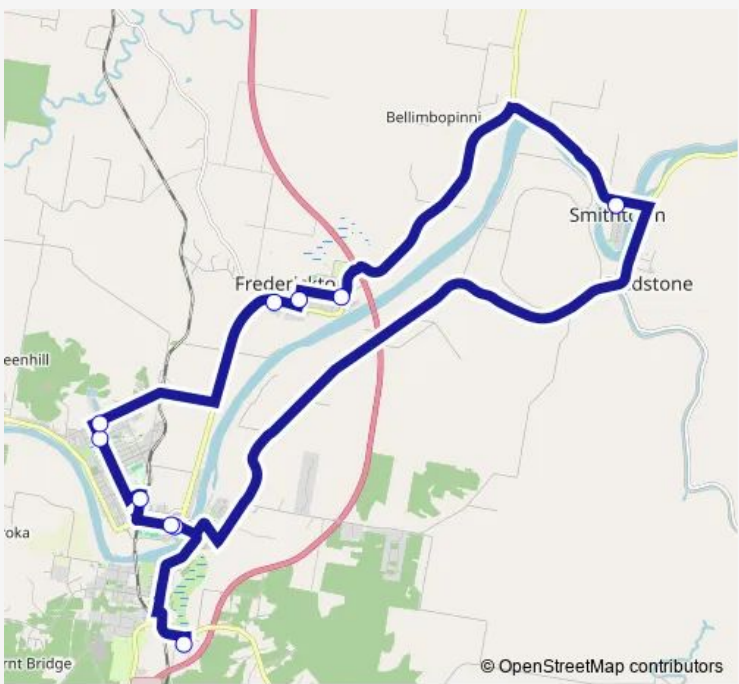

School Bus S620 Kempsey Adventist to Kempsey via Smithtown

[Go to website](#)

Direction
 Kempsey Adventist School — Belgrave St After Stuart St
 10 stops
[Open route schedule](#)

- Kempsey Adventist School
- Belgrave St At John St
- St Joseph's Primary School, Kemp St
- Sea St At Leith St
- St Paul's College
- Cyrus Saul Cct Before Macleay St
- William St Before Edgar St
- Frederickton Public School, Great North Rd
- Rawson St At Main St
- Belgrave St After Stuart St

Route schedule
 Kempsey Adventist School — Belgrave St After Stuart St

Monday	15:14
Tuesday	15:14
Wednesday	15:14
Thursday	15:14
Friday	15:14
Saturday	—
Sunday	—

Route info
 Direction: Kempsey Adventist School
 Stops: 10
 Trip Duration: 1 hour 18 min

S620 — Kempsey Adventist to Kempsey via Smithtown **BusMaps**

S620 School Bus time schedules and route maps are available in an offline PDF at busmaps.com. Use the busmaps.com website to see live bus times, train schedule or subway schedule, and step-by-step directions for all public transit in Kempsey

The schedule is provided in the local timezone. Times with "(+1)" indicate departures on the next day.

PDF file created on 2025-01-16

2024 BusMaps.com - All Rights Reserved