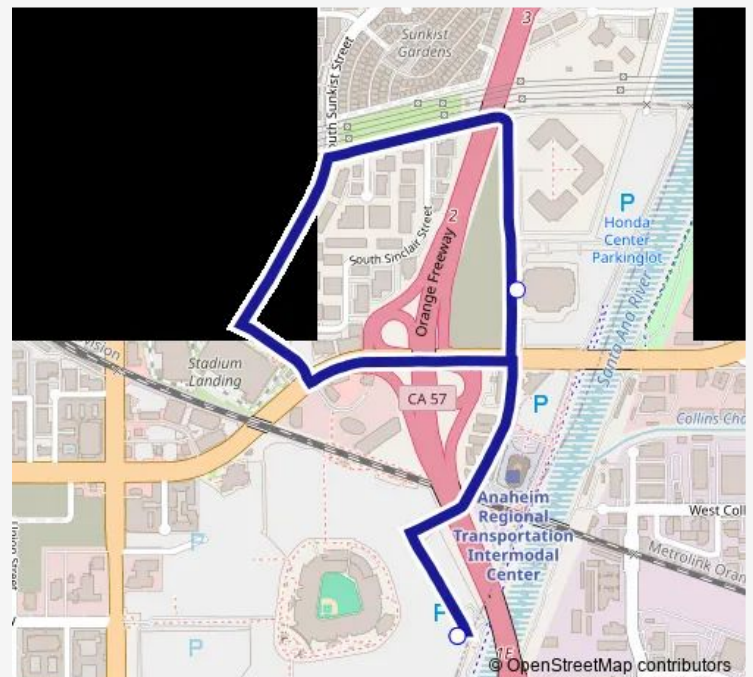

### Direction

Anaheim Angels Stadium — Anaheim Angels Stadium

3 stops

[Open route schedule](#)

Anaheim Angels Stadium

Honda Center -Douglass Curbside

Anaheim Angels Stadium

### Route schedule

Anaheim Angels Stadium — Anaheim Angels Stadium

Monday 07:45-16:25

Tuesday 07:45-16:25

Wednesday 07:45-16:25

Thursday 07:45-16:25

Friday 07:45-16:25

Saturday 07:45-16:25

Sunday 07:45-16:25

### Route info

Direction: Anaheim Angels Stadium

Stops: 3

Trip Duration: 0 hour 20 min

Sport Center Bus time schedules and route maps are available in an offline PDF at [busmaps.com](https://busmaps.com). Use the [busmaps.com](https://busmaps.com) website to see live bus times, train schedule or subway schedule, and step-by-step directions for all public transit in Orange