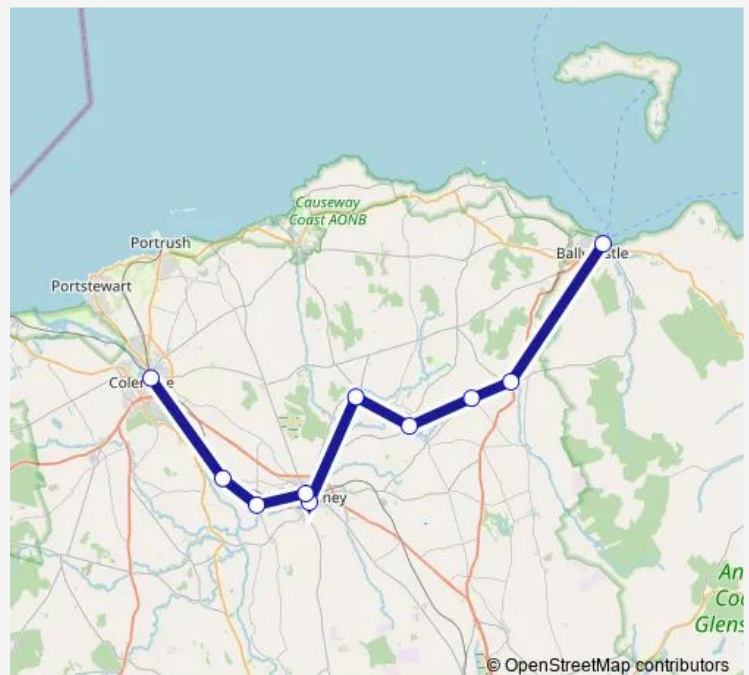

Clintyfinnan

Stranocum Po

Dervock Knock Road

Ballymoney Railway Station

Townhall

Ballinamore Pri

Macfin Bridge

Coleraine Buscentre

Route schedule

Marine Cnr Bcastle — Coleraine Buscentre

Monday 07:30-17:30

Tuesday 07:30-17:30

Wednesday 07:30-17:30

Thursday 07:30-17:30

Friday 07:30-17:30

Saturday —

Sunday —

Route info

Direction: Marine Cnr Bcastle

Stops: 10

Trip Duration: 1 hour 21 min

178b — Ballycastle, Marine Cnr - Coleraine, Buscentre

Direction

Coleraine Buscentre — Marine Cnr Bcastle

16 stops

[Open route schedule](#)

Coleraine Buscentre

Causeway Hospital Roundabout

Macfin Bridge

Ballinamore

Cooldagh Cottages

The Meadows