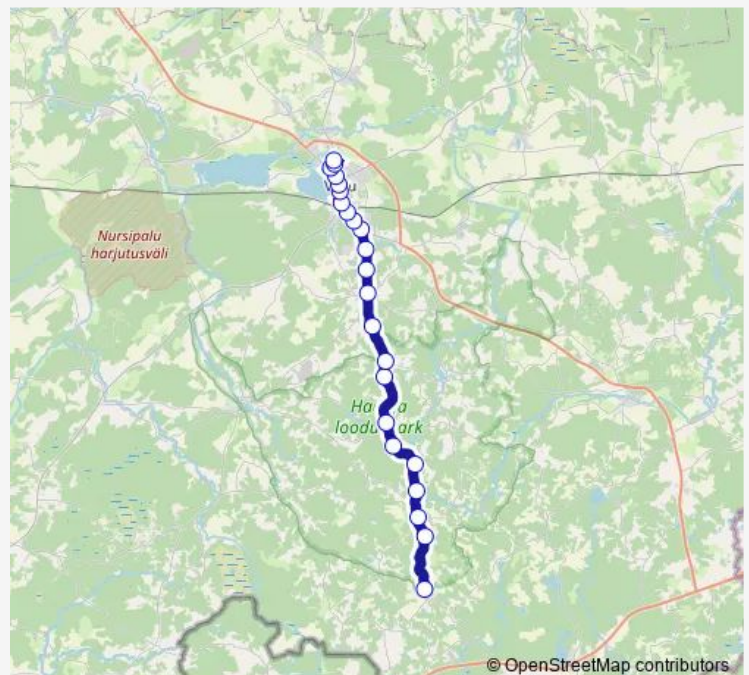

Turu

Paju

Kesklinn

Route schedule

Ruusmäe — Võru bussijaam

Monday	06:55
Tuesday	06:55
Wednesday	06:55
Thursday	06:55
Friday	06:55
Saturday	06:55
Sunday	—

Route info

Direction: Ruusmäe

Stops: 23

Trip Duration: 0 hour 40 min

178b — Ruusmäe - Haanja - Võru

Maxima

Võru bussijaam

178b Bus time schedules and route maps are available in an offline PDF at busmaps.com. Use the busmaps.com website to see live bus times, train schedule or subway schedule, and step-by-step directions for all public transit in Voru