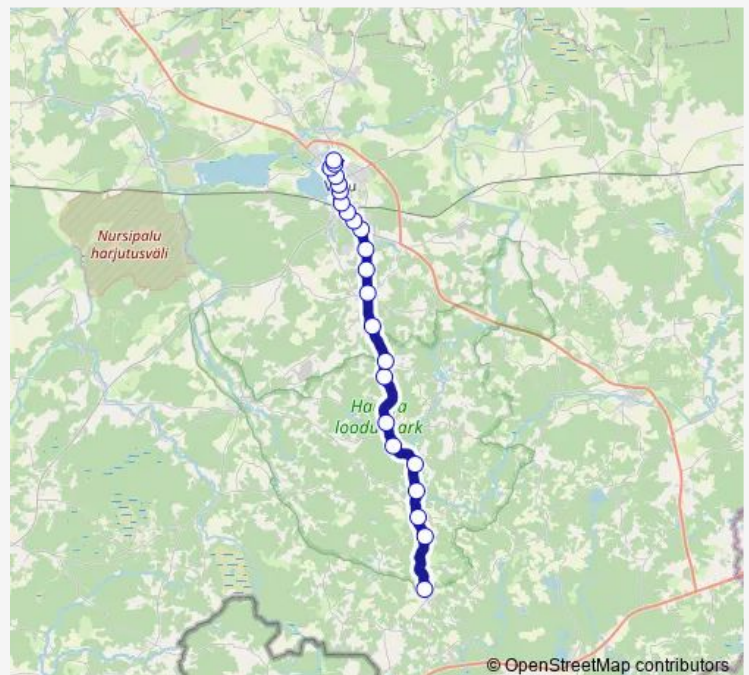

### Route schedule

Ruusmäe — Võru bussijaam

Monday	06:55
Tuesday	06:55
Wednesday	06:55
Thursday	06:55
Friday	06:55
Saturday	06:55
Sunday	—

### Route info

Direction: Ruusmäe

Stops: 23

Trip Duration: 0 hour 40 min

Maxima

Võru bussijaam

178B Bus time schedules and route maps are available in an offline PDF at [busmaps.com](https://busmaps.com). Use the [busmaps.com](https://busmaps.com) website to see live bus times, train schedule or subway schedule, and step-by-step directions for all public transit in Voru