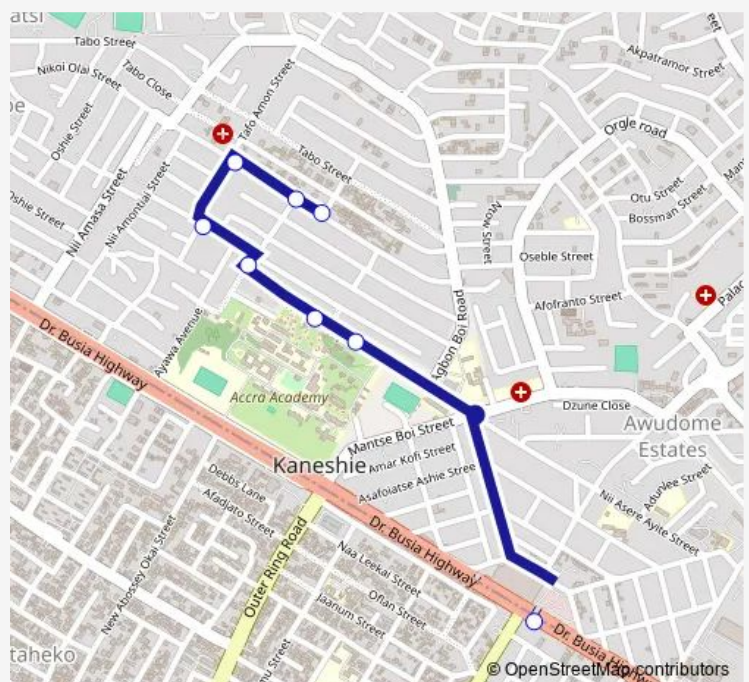

Bus 178b Kaneshie Mkt Cmplx to Bubiashie Control

[Go to website](#)

Direction

Terminal Kaneshie Mkt Cmplx — Terminal Bubiashie Control

8 stops

[Open route schedule](#)

Terminal Kaneshie Mkt Cmplx

Behind Accra Academy

2nd Stop Behind Accra Academy

Pentecost 178

White House 178

Valley Inn

Control Junction

Terminal Bubiashie Control

Route schedule

Terminal Kaneshie Mkt Cmplx — Terminal Bubiashie Control

Monday	10:14
Tuesday	10:14
Wednesday	10:14
Thursday	10:14
Friday	10:14
Saturday	10:14
Sunday	10:14

Route info

Direction: Terminal Kaneshie Mkt Cmplx

Stops: 8

Trip Duration: 0 hour 11 min

178b — Kaneshie Mkt Cmplx to Bubiashie Control

178b Bus time schedules and route maps are available in an offline PDF at busmaps.com. Use the busmaps.com website to see live bus times, train schedule or subway schedule, and step-by-step directions for all public transit in Accra