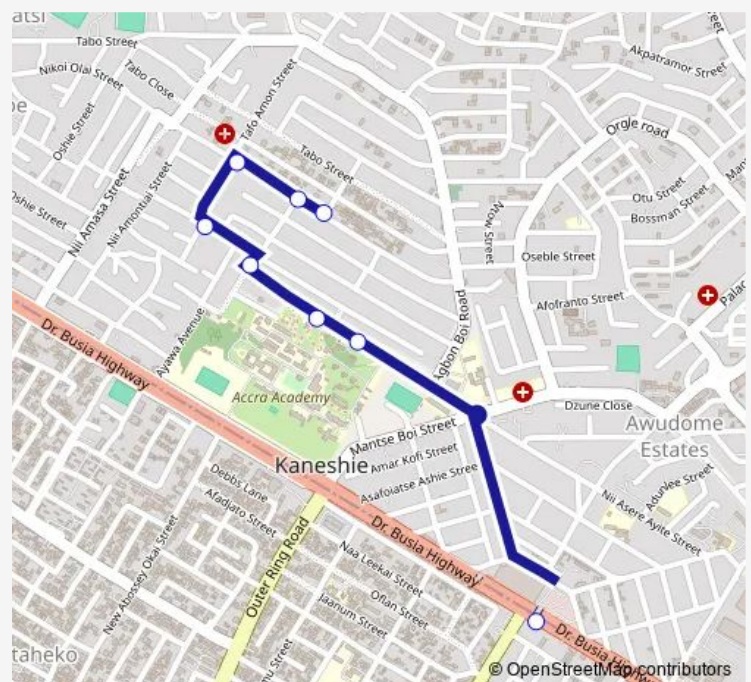

### Direction

Terminal Kaneshie Mkt Cmplx — Terminal Bubiashie Control

8 stops

[Open route schedule](#)

Terminal Kaneshie Mkt Cmplx

Behind Accra Academy

2nd Stop Behind Accra Academy

Pentecost 178

White House 178

Valley Inn

Control Junction

Terminal Bubiashie Control

### Route schedule

Terminal Kaneshie Mkt Cmplx — Terminal Bubiashie Control

Monday	10:14
Tuesday	10:14
Wednesday	10:14
Thursday	10:14
Friday	10:14
Saturday	10:14
Sunday	10:14

### Route info

Direction: Terminal Kaneshie Mkt Cmplx

Stops: 8

Trip Duration: 0 hour 11 min

178B — Kaneshie Mkt Cmplx to Bubiashie Control

178B Bus time schedules and route maps are available in an offline PDF at [busmaps.com](https://busmaps.com). Use the [busmaps.com](https://busmaps.com) website to see live bus times, train schedule or subway schedule, and step-by-step directions for all public transit in Accra