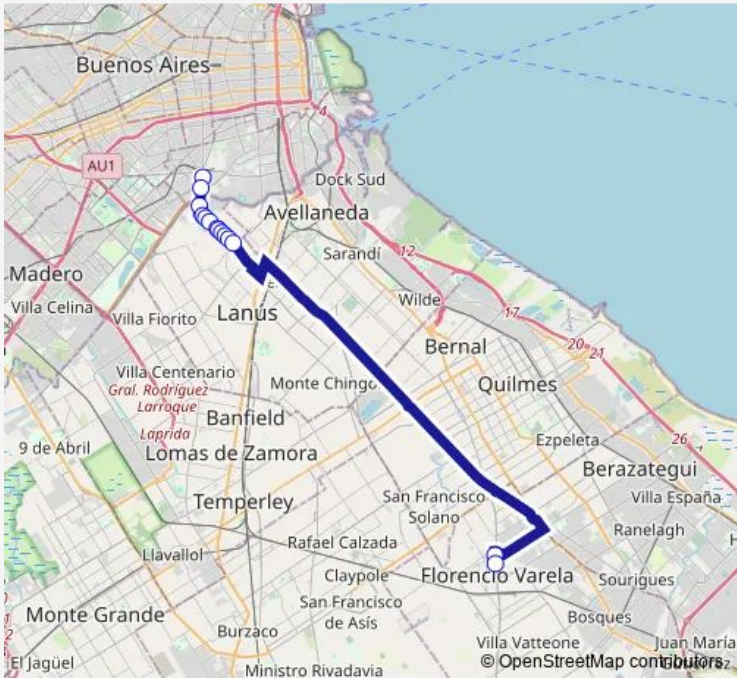

Bus 178B Jnamba178

[Go to website](#)

**Direction**  
 3871 Traful — MTB Florencio Varela- Manuel Dorrega  
 14 stops  
[Open route schedule](#)

- 3871 Traful
- 1259 Saenz Av.
- Remedios DE Escalada DE SAN Martín 481
- Punto 4 3899 Pres. Tte. Gral. Juan Dom
- Presidente Teniente General Juan Domingo Perón 364
- Pres. Tte. Gral. Juan Domingo Perón 3401
- Presidente Teniente General Juan Domingo Perón 290
- Pres. Tte. Gral. Juan Domingo Perón 2901
- Pres. Tte. Gral. Juan Domingo Perón 2723
- Pres. Tte. Gral. Juan Domingo Perón 2518
- Pres. Tte. Gral. Juan Domingo Perón 2320
- Presidente Teniente General Juan Domingo Perón 213
- MTB Florencio Varela- Senzabello
- MTB Florencio Varela- Manuel Dorrega

Route schedule  
 3871 Traful — MTB Florencio Varela- Manuel Dorrega

Monday	00:54-23:15
Tuesday	00:54-23:15
Wednesday	00:54-23:15
Thursday	00:54-23:15
Friday	00:54-23:15
Saturday	00:54-23:15
Sunday	00:54-23:15

Route info  
 Direction: 3871 Traful  
 Stops: 14  
 Trip Duration: 1 hour 23 min

178B — Jnamba178 **BusMaps**

178B Bus time schedules and route maps are available in an offline PDF at [busmaps.com](https://busmaps.com). Use the [busmaps.com](https://busmaps.com) website to see live bus times, train schedule or subway schedule, and step-by-step directions for all public transit in Buenos Aires

The schedule is provided in the local timezone. Times with "(+1)" indicate departures on the next day.

PDF file created on 2025-01-16

2024 BusMaps.com - All Rights Reserved