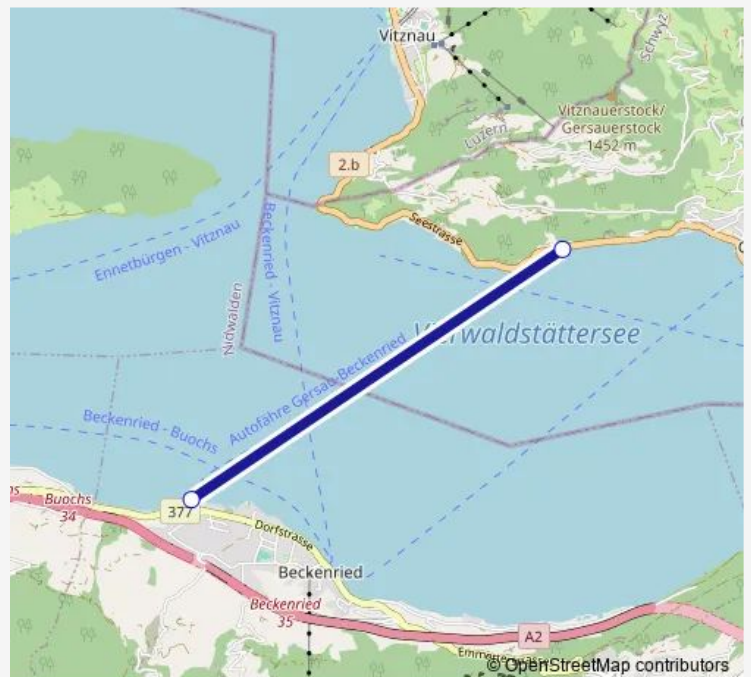

Monday 12:40

Tuesday 12:40

Wednesday 12:40

Thursday 12:40

Friday 12:40

Saturday 12:40

Sunday 12:40

Route info

Direction:

Stops: 0

Trip Duration: – min

■ 22 — FAE 22

22 Ferry time schedules and route maps are available in an offline PDF at busmaps.com. Use the busmaps.com website to see live bus times, train schedule or subway schedule, and step-by-step directions for all public transit in Beckenried