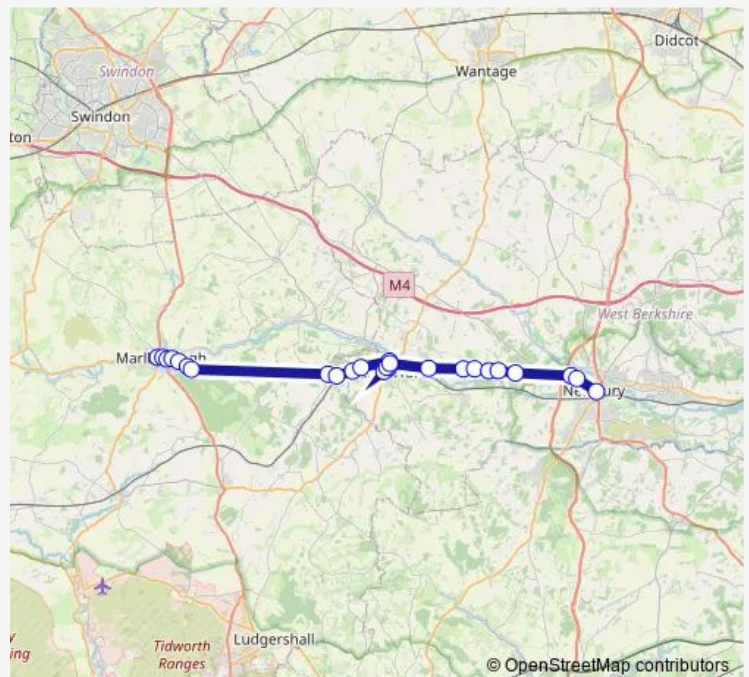

### Route schedule

Lloyds Bank — Newbury Wharf

Monday —

Tuesday —

Wednesday —

Thursday —

Friday 10:15

Saturday —

### Route info

Direction: Lloyds Bank

Stops: 26

Trip Duration: 0 hour 43 min

X20 — Newbury - Marlborough

Halfway Inn

Nalderhill Road

Hare and Hounds

Battle Close

Newbury Wharf

**Direction**

Newbury Wharf — Ladbrokes

26 stops

[Open route schedule](#)

Newbury Wharf

Battle Close

## Route schedule

Newbury Wharf — Ladbrokes

Monday —

Tuesday —

Wednesday —

Thursday —

Friday 13:00

Saturday —