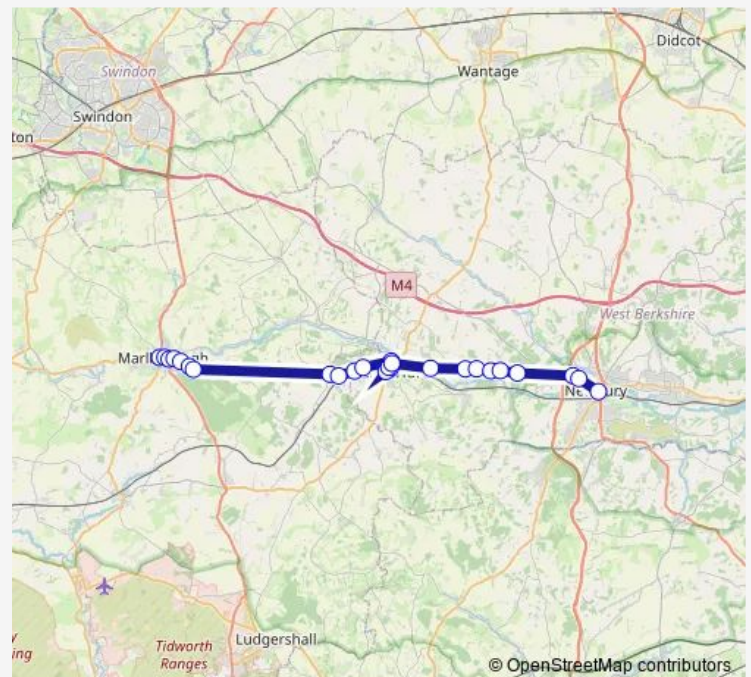

### Route schedule

Lloyds Bank — Newbury Wharf

Monday —

Tuesday —

Wednesday —

Thursday —

Friday 10:15

Saturday —

### Route info

Direction: Lloyds Bank

Stops: 26

Trip Duration: 0 hour 43 min

X20 — Newbury - Marlborough

Halfway Inn

Nalderhill Road

Hare and Hounds

Battle Close

Newbury Wharf

**Direction**

Newbury Wharf — Ladbrokes

26 stops

[Open route schedule](#)

Newbury Wharf

Battle Close

## Route schedule

Newbury Wharf — Ladbrokes

Monday —

Tuesday —

Wednesday —

Thursday —

Friday 13:00

Saturday —