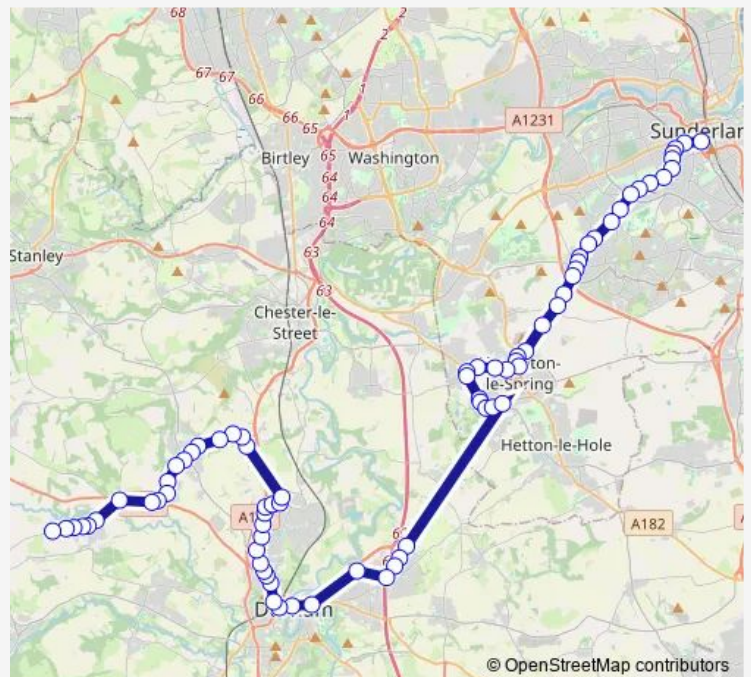

Thursday 06:45-14:28

Friday 06:45-14:28

Saturday 07:52-17:58

Sunday —

Route info

Direction: Stringer Terrace

Stops: 77

Trip Duration: 25 hour 25 min

Wharton Park

Bus Station Stand D

Leazes Rd - Underpass Stand B

Hild-Bede College

Belmont link road

Sportsmans Arms

High Street

Grange Court