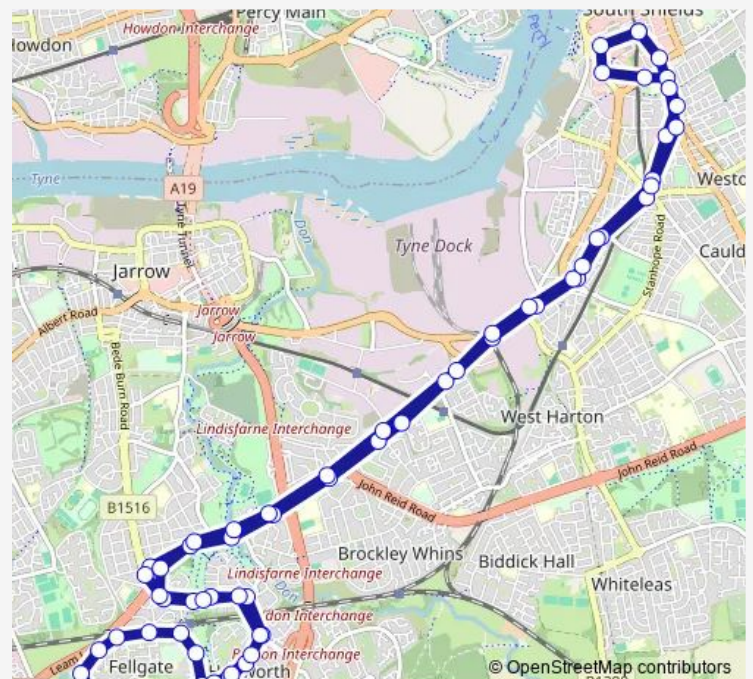

Thursday 06:38-23:03

Friday 06:38-23:03

Saturday 06:53-23:03

Sunday 07:42-23:03

Route info

Direction: Interchange

Stops: 65

Trip Duration: 0 hour 52 min

■ X20 — South Shields - Fellgate

York Avenue-Roman Road

Calfclose Lane-Haughton Crescent

Calfclose Lane-Calfclose House

Calfclose Lane-Trent Avenue

Calf Close Shops

Hedworth Lane

Fellgate Avenue - Sandiacres

Fellgate Avenue-School

Durham Drive-Fellgate Avenue

Durham Drive-St Josephs Way

Durham Drive -Fellgate Metro

Durham Drive-Gloucester Way

Durham Drive-Coventry Way

Durham Drive-Footbridge

Durham Drive-Canterbury Way