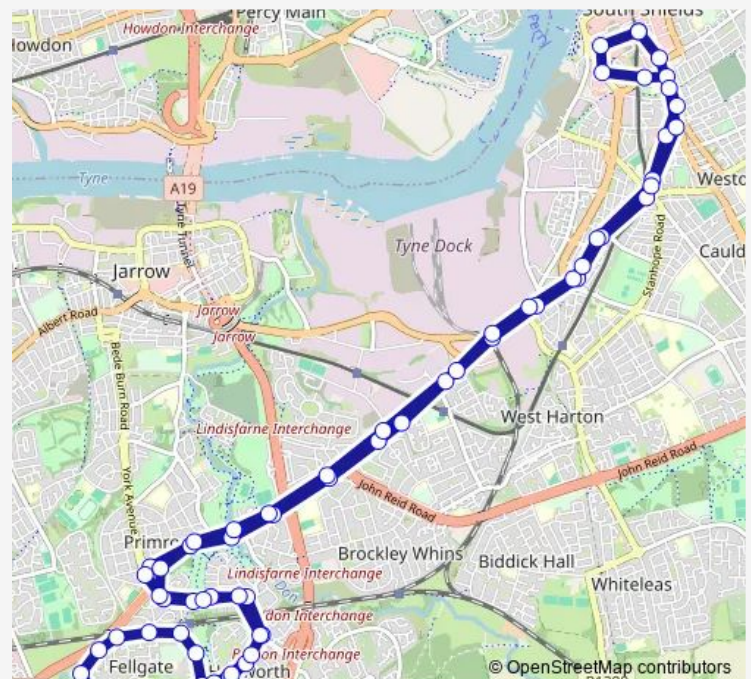

### Direction

Interchange — Interchange

65 stops

[Open route schedule](#)

Interchange

Coronation Street

Station Road-Industrial Estate

Crossgate

### Route schedule

Interchange — Interchange

Monday 06:38-23:03

Tuesday 06:38-23:03

Wednesday 06:38-23:03

Thursday 06:38-23:03

Friday 06:38-23:03

Saturday 06:53-23:03

### Route info

Direction: Interchange

Stops: 65

Trip Duration: 0 hour 51 min

■ X20 — South Shields - Fellgate

York Avenue-Roman Road

Calfclose Lane-Haughton Crescent

Calfclose Lane-Calfclose House

Calfclose Lane-Trent Avenue

Calf Close Shops

Hedworth Lane

Fellgate Avenue - Sandiacres

Fellgate Avenue-School

Durham Drive-Fellgate Avenue

Durham Drive-St Josephs Way

Durham Drive -Fellgate Metro