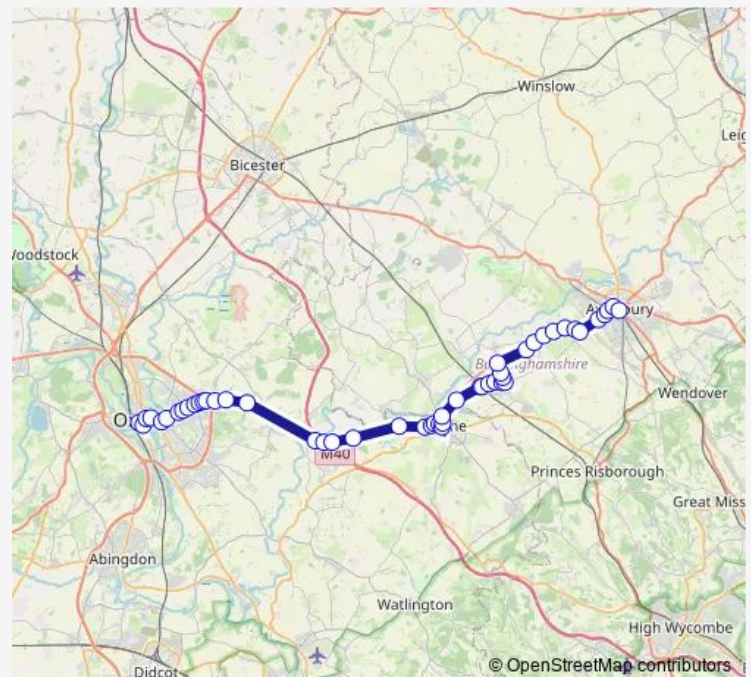

King's Cross

Rudd's Lane

Stanbridge Close

Medical Centre

Woodways

Fort End

Station Bridge

Railway Station

### Route schedule

Aylesbury Bus Stn — Westgate

Monday 04:50-21:30

Tuesday 04:50-21:30

Wednesday 04:50-21:30

Thursday 04:50-21:30

Friday 04:50-21:30

Saturday 05:10-21:30

### Route info

Direction: Aylesbury Bus Stn

Stops: 50

Trip Duration: 1 hour 13 min

X20 — Aylesbury - Thame - Oxford

BusMaps

Queens Close

Cricket Ground