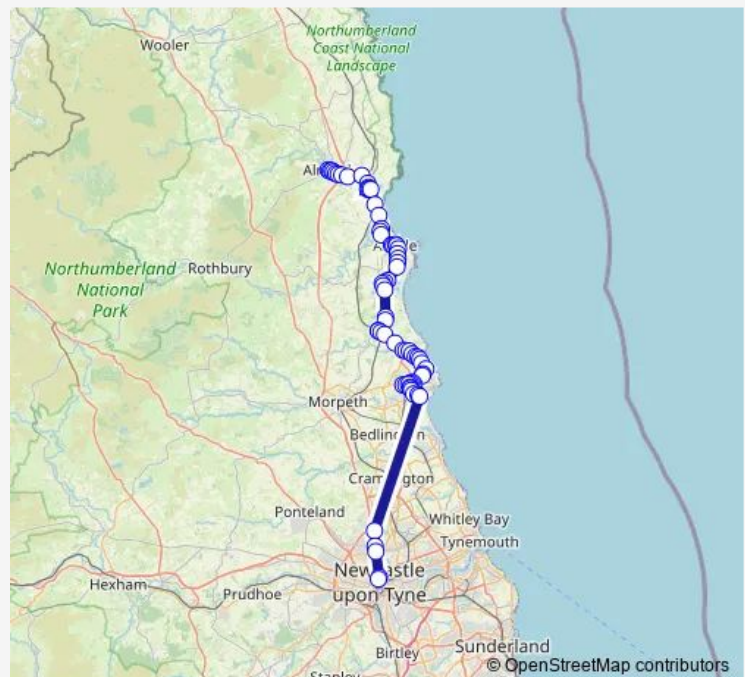

### Route schedule

Haymarket Bus Station — Bus Station

Monday 06:05-18:46

Tuesday 06:05-18:46

Wednesday 06:05-18:46

Thursday 06:05-18:46

Friday 06:05-18:46

Saturday 08:15-18:46

### Route info

Direction: Haymarket Bus Station

Stops: 68

Trip Duration: 1 hour 54 min

X20 — Newcastle - Alnwick

Power Station North Entrance

Resource Centre

Post Office

Mile Road

Level Crossing

Church

Roundabout

Market Street

Smally's Bar

Estate Shops

Hadston Road

## Route info

Direction: Bus Station

Stops: 70

Trip Duration: 1 hour 53 min

Hauxley road end

centre

Togston East Farm

Hadston Road