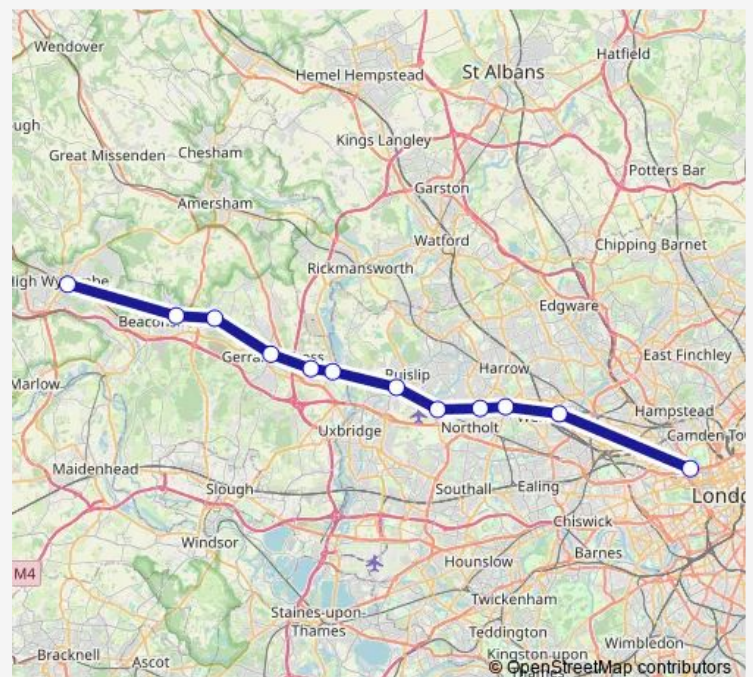

Wembley Stadium

London Marylebone

Route schedule

High Wycombe — London Marylebone

Monday 07:10-21:19

Tuesday 07:10-21:19

Wednesday 07:10-21:19

Thursday 07:10-21:19

Friday 07:10-21:19

Saturday —

Sunday —

Route info

Direction: High Wycombe

Stops: 12

Trip Duration: 0 hour 55 min

■ Ch:Hwy->Myb — CH train service from HWY to Myb

Direction

High Wycombe — London Marylebone

10 stops

[Open route schedule](#)

High Wycombe

Beaconsfield

Gerrards Cross

West Ruislip

Monday 06:19

Tuesday 06:19

Wednesday 06:19

Thursday 06:19

Friday 06:19

Saturday —

Sunday —

Route info