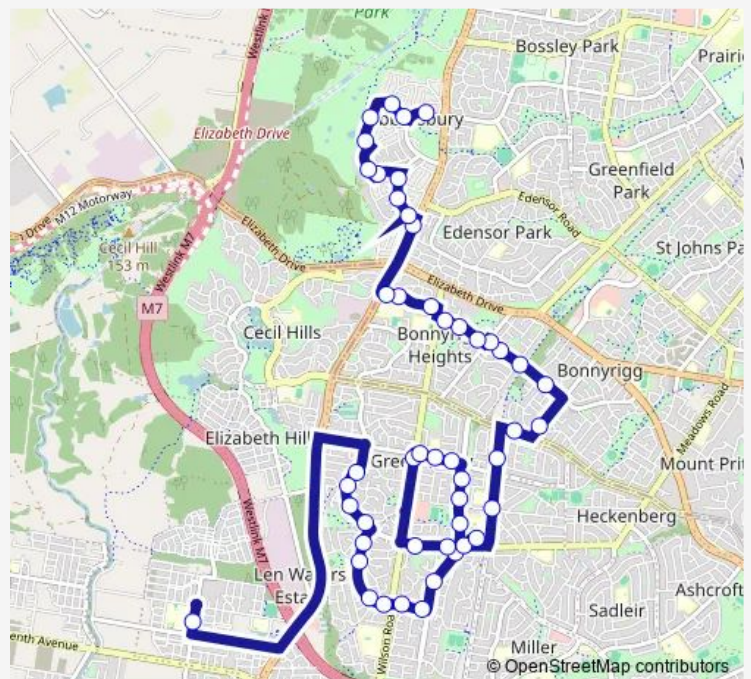

Hinchinbrook Dr At Clarke Cl

Hinchinbrook Dr Before Wilson Rd

Partridge Av At Penguin Pde

Partridge Av Opp Hinchinbrook Community Centre

Whitford Rd At Robin St

Whitford Rd After Godwit Cl

South Liverpool Rd Opp Jabiru St

Murragan Park, South Liverpool Rd

Wilson Rd Before Green Valley Rd

Green Valley Rd After Wilson Rd

Green Valley Public School, Green Valley Rd

Green Valley Rd After Currawong St

Whitford Rd After Green Valley Rd

**Route schedule**

Thomas Hassall Anglican College, Kingsford Smith Av — Stockdale Cres Opp Gleeson Pl

Monday	14:45
Tuesday	14:45
Wednesday	14:45
Thursday	14:45
Friday	14:45
Saturday	—
Sunday	—

**Route info**

Direction: Thomas Hassall Anglican College, Kingsford Smith Av

Stops: 49

Trip Duration: 0 hour 54 min

Whitford Rd Before Starling St

Whitford Rd Opp Winnall Reserve

South Liverpool Rd Before Brolga Cres

James Busby Hs