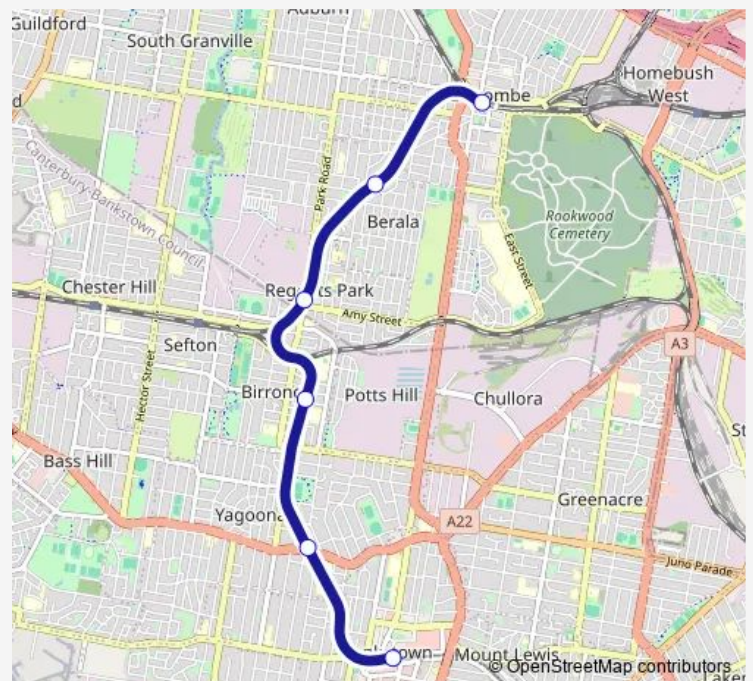

### Route info

Direction: Bankstown Station, Platform 1

Stops: 6

Trip Duration: 0 hour 16 min

T6 — T6 Lidcombe and Bankstown Line

## Direction

Lidcombe Station, Platform 4 — Bankstown Station, Platform 1

6 stops

[Open route schedule](#)

Lidcombe Station, Platform 4

Berala Station, Platform 2

Regents Park Station, Platform 2

Birrong Station, Platform 1