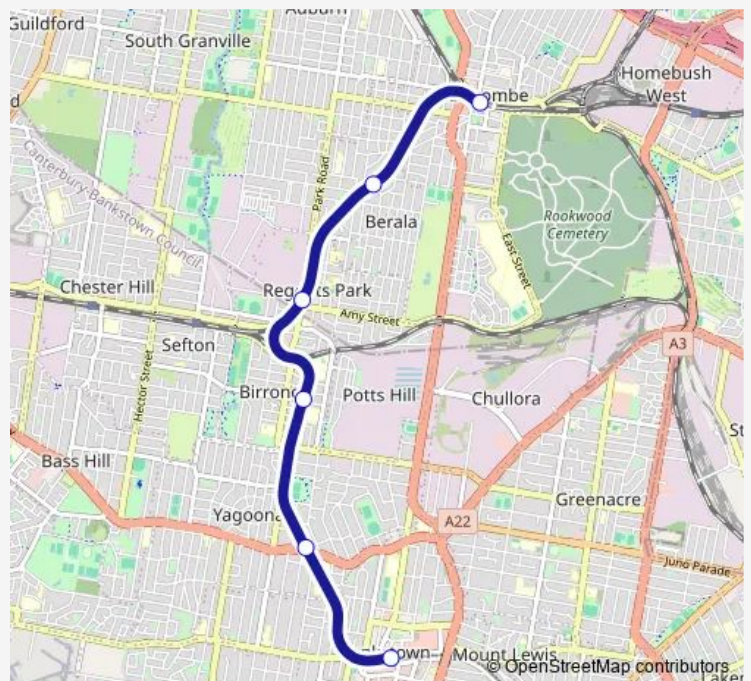

Rail T6 T6 Lidcombe and Bankstown Line

[Go to website](#)

Direction

Bankstown Station, Platform 1 — Strathfield Station, Platform 1

7 stops

[Open route schedule](#)

Bankstown Station, Platform 1

Yagoona Station, Platform 2

Birrong Station, Platform 2

Regents Park Station, Platform 1

Berala Station, Platform 1

Lidcombe Station, Platform 3

Strathfield Station, Platform 1

Route schedule

Bankstown Station, Platform 1 — Strathfield Station, Platform 1

Monday	24:45 ⁺¹
Tuesday	—
Wednesday	24:45-01:45 ⁺¹
Thursday	25:45 ⁺¹
Friday	25:45 ⁺¹
Saturday	25:45 ⁺¹
Sunday	23:40

Route info

Direction: Bankstown Station, Platform 1

Stops: 7

Trip Duration: 0 hour 26 min

Thursday —

Friday —

Saturday —

Sunday 23:23

Route info

Direction: Bankstown Station, Platform 1

Stops: 7

Trip Duration: 0 hour 22 min