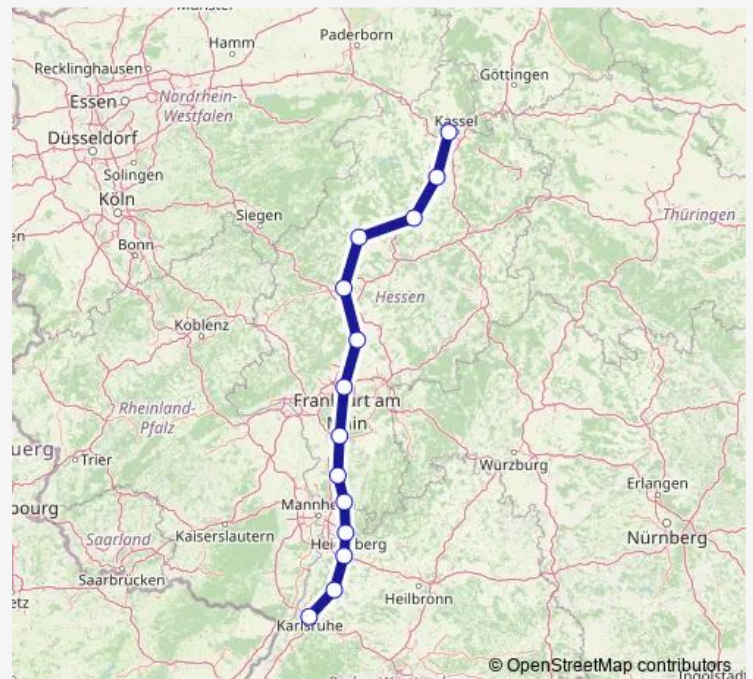

Wiesloch-Walldorf

Heidelberg Hbf

Weinheim(Bergstr)Hbf

Bensheim

Darmstadt Hbf

Frankfurt(Main)Hbf

Friedberg(Hess)

Gießen

Wednesday 09:05

Thursday 09:05

Friday 09:05

Saturday 09:05

Sunday 09:05

Route info

Direction: Karlsruhe Hbf

Stops: 14

Trip Duration: 3 hour 48 min

■ IC 2370

IC 2370 Rail time schedules and route maps are available in an offline PDF at busmaps.com. Use the busmaps.com website to see live bus times, train schedule or subway schedule, and step-by-step directions for all public transit in Giessen