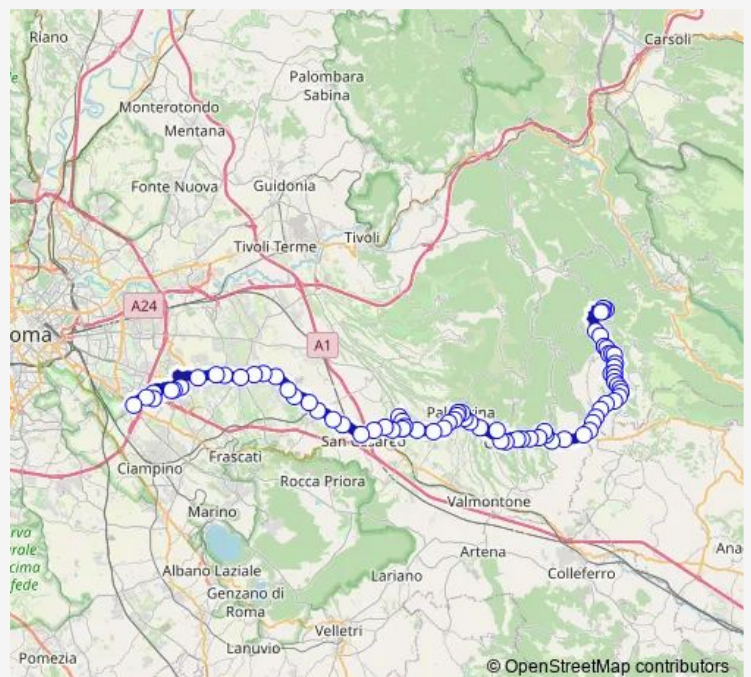

Olevano | Via Maremmana Via Corso # f14346

Route schedule

Rocca S. Stefano | Via Casale # f12013 — Roma | Anagnina (Metro A) # f3583

Monday	—
Tuesday	—
Wednesday	—
Thursday	—
Friday	—
Saturday	17:50-20:25
Sunday	—

Route info

Direction: Rocca S. Stefano | Via Casale # f12013

Stops: 80

Trip Duration: 2 hour 0 min

Rocca Santo Stefano - Roma Anagnina # Gz8a

Olevano | Via Maremmana Contrada Scime # f14347

Olevano | Via Maremmana Contrada Villa Marina # f14348