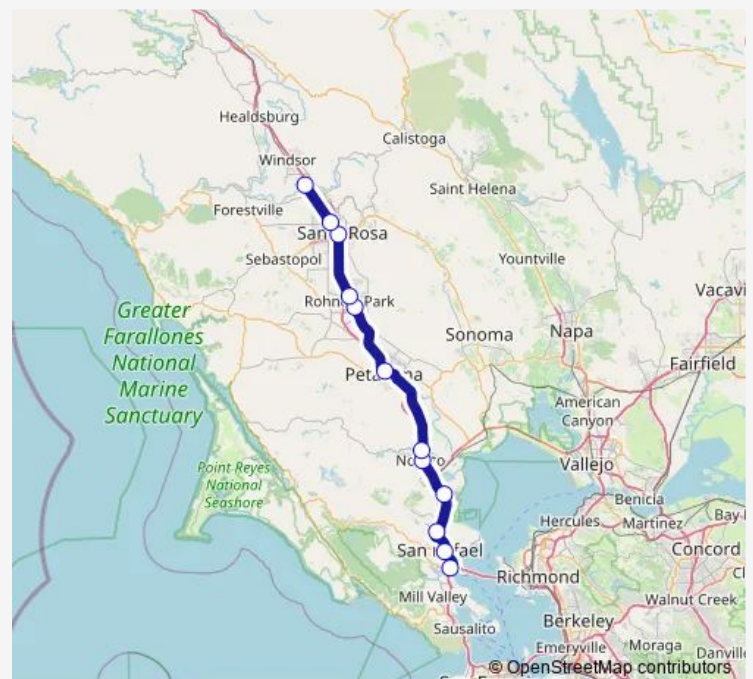

Thursday 06:08-20:50

Friday 06:08-20:50

Saturday 09:30-19:45

Sunday 09:30-19:45

Route info

Direction: Smart Larkspur

Stops: 13

Trip Duration: 1 hour 17 min

SMART — Main Line

Direction

Sonoma County Airport Smart — Smart Larkspur

13 stops

[Open route schedule](#)

Sonoma County Airport Smart

Smart Santa Rosa North

Smart Santa Rosa Downtown

Smart Rohnert Park

Smart Cotati

Smart Petaluma North

Smart Petaluma Downtown

Smart Novato San Marin

Smart Novato Downtown

Smart Novato Hamilton

Smart Marin Civic Center