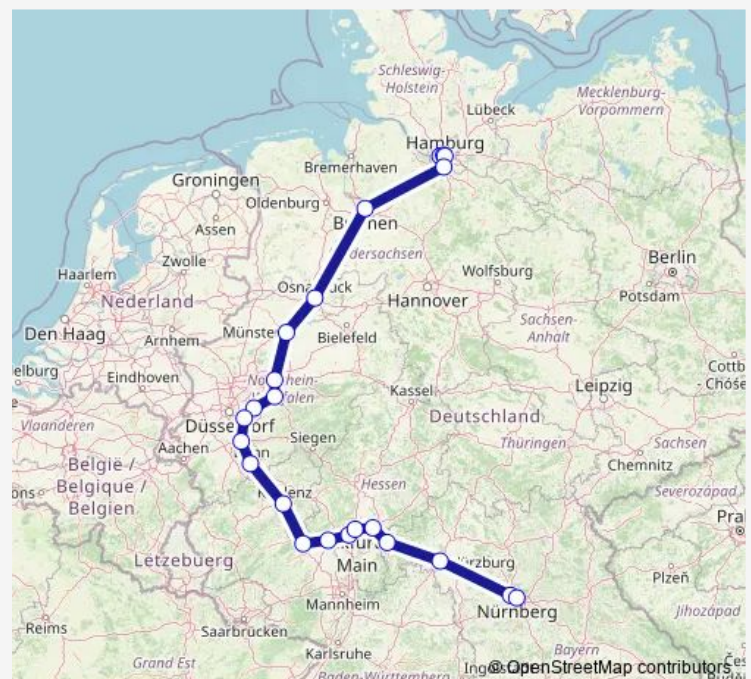

Bremen Hbf

Osnabrück Hbf

Münster(Westf)Hbf

Dortmund Hbf

Hagen Hbf

Wuppertal Hbf

Solingen Hbf

Köln Hbf

Saturday 15:30-15:57

Sunday 15:30-15:57

Route info

Direction: Hamburg-Altona

Stops: 23

Trip Duration: 9 hour 14 min

■ IC 2029

BusMaps

Fürth(Bay)Hbf

Nürnberg Hbf

Direction

Hamburg-Altona — Nürnberg Hbf

22 stops

[Open route schedule](#)

Hamburg-Altona

Hamburg Dammtor

Hamburg Hbf

Hamburg-Harburg

Bremen Hbf

Osnabrück Hbf

Münster(Westf)Hbf

Dortmund Hbf

Wuppertal Hbf

Solingen Hbf