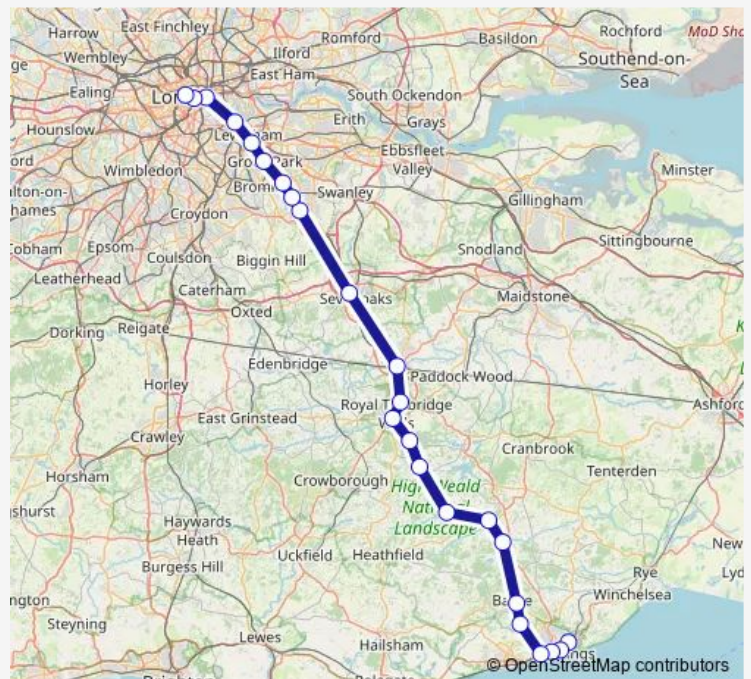

Rail Se:Ore->Chx SE train service from ORE to Chx

[Go to website](#)

Direction

Ore — London Charing Cross

24 stops

[Open route schedule](#)

- Ore
- Hastings
- St Leonards Warrior Square
- West St Leonards
- Crowhurst
- Battle
- Robertsbridge
- Etchingham
- Stonegate
- Wadhurst
- Frant
- Tunbridge Wells
- High Brooms
- Tonbridge
- Sevenoaks
- Orpington
- Petts Wood
- Chislehurst
- Grove Park
- Hither Green
- New Cross

Route schedule

Ore — London Charing Cross

Monday	06:16
Tuesday	06:16
Wednesday	06:16
Thursday	06:16
Friday	06:16
Saturday	—
Sunday	—

Route info

Direction: Ore

Stops: 24

Trip Duration: 1 hour 48 min

Se:Ore->Chx — SE train service from ORE to Chx

London Bridge

London Waterloo East

London Charing Cross

Se:Ore->Chx Rail time schedules and route maps are available in an offline PDF at busmaps.com. Use the busmaps.com website to see live bus times, train schedule or subway schedule, and step-by-step directions for all public transit in London