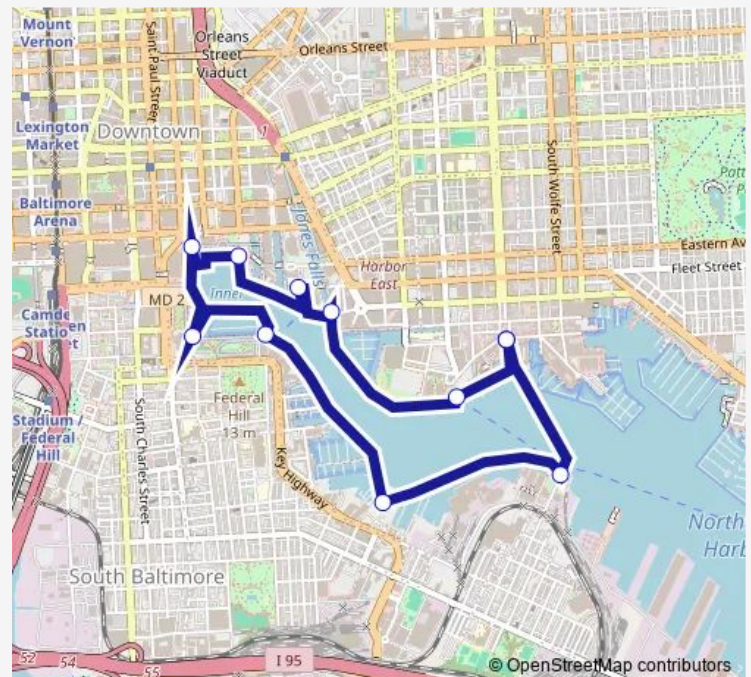

### Direction

Fell's Point — Fell's Point

11 stops

[Open route schedule](#)

Fell's Point

Maritime Park

Harbor East

Pier 5

Aquarium

Harborplace

Science Center

Federal Hill

Anthem House

Locust Point

Fell's Point

### Route schedule

Fell's Point — Fell's Point

Monday 10:00-22:00

Tuesday 10:00-22:00

Wednesday 10:00-22:00

Thursday 10:00-22:00

Friday 10:00-23:00

Saturday 10:00-23:00

### Route info

Direction: Fell's Point

Stops: 11

Trip Duration: 1 hour 10 min

Green — Green Route

Green Ferry time schedules and route maps are available in an offline PDF at [busmaps.com](https://busmaps.com). Use the [busmaps.com](https://busmaps.com) website to see live bus times, train schedule or subway schedule, and step-by-step directions for all public transit in Baltimore