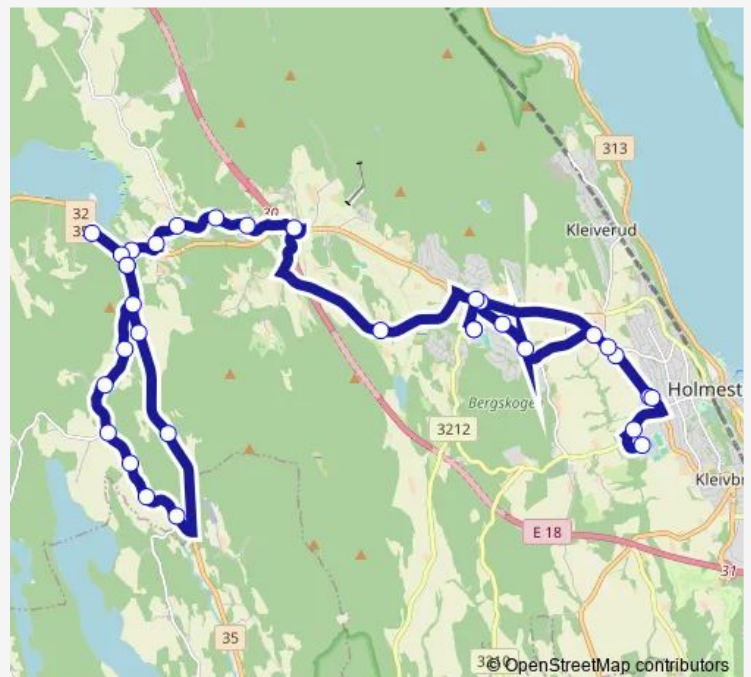

Thursday 14:25

Friday —

Saturday —

Sunday —

Route info

Direction: Botne skole

Stops: 33

Trip Duration: 1 hour 0 min

■ 1926 — Botne-Gjøgri

Kronlia nord

Kronlia sør

Hegg nordre

Hegg søndre

Hallingsrød

Barkost vest

Barkost nord