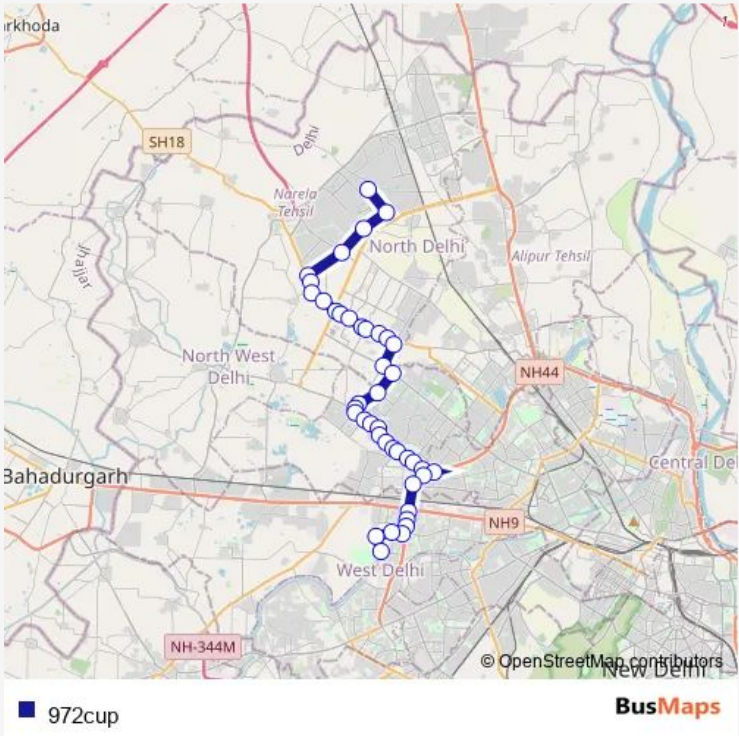

Bus 972cup

[Go to website](#)

**Direction**  
 Bawana Sec 5 Cluster Depot — Saiyyad Nangloi (T)  
 42 stops  
[Open route schedule](#)

- Bawana Sec 5 Cluster Depot
- Holambi Crossing
- Pragati Power Station Bawana
- Rajeev Ratan Aawas Bawana
- Maharishi Valmiki Hospital
- Poothkhurd Village
- Sultan Pur Crossing / Poothkhurd
- Poothkhurd Firni Road
- Barwala Village
- Barwala School
- Rohini Sec 35
- Jain Colony
- Prehladpur School
- Prehladpur Village
- Prehladpur Crossing
- Krishna Colony
- Deep Vihar
- Prehlad Vihar (Deep Vihar)
- Power House Rohini Sec 24
- Police Station Begumpur
- Rohini Sec 22/24 Crossing

Route schedule  
 Bawana Sec 5 Cluster Depot — Saiyyad Nangloi (T)

Monday	05:10-07:44
Tuesday	05:10-07:44
Wednesday	05:10-07:44
Thursday	05:10-07:44
Friday	05:10-07:44
Saturday	05:10-07:44
Sunday	05:10-07:44

Route info  
 Direction: Bawana Sec 5 Cluster Depot  
 Stops: 42  
 Trip Duration: 1 hour 41 min

Rohini Sec-21

Rohini Sec 20/21 More

Pooth Kalan

Brahm shakti hospital

Krishna Vihar

Krishna Vihar

Buddh vihar

Peera Garhi Depot

Bhairon Enclave

Bhairon Enclave

GH-14 Paschim Vihar

Sai Ram Mandir / Angad Park

Saiyyad Nangloi (T)

972cup Bus time schedules and route maps are available in an offline PDF at [busmaps.com](https://busmaps.com). Use the [busmaps.com](https://busmaps.com) website to see live bus times, train schedule or subway schedule, and step-by-step directions for all public transit in New Delhi