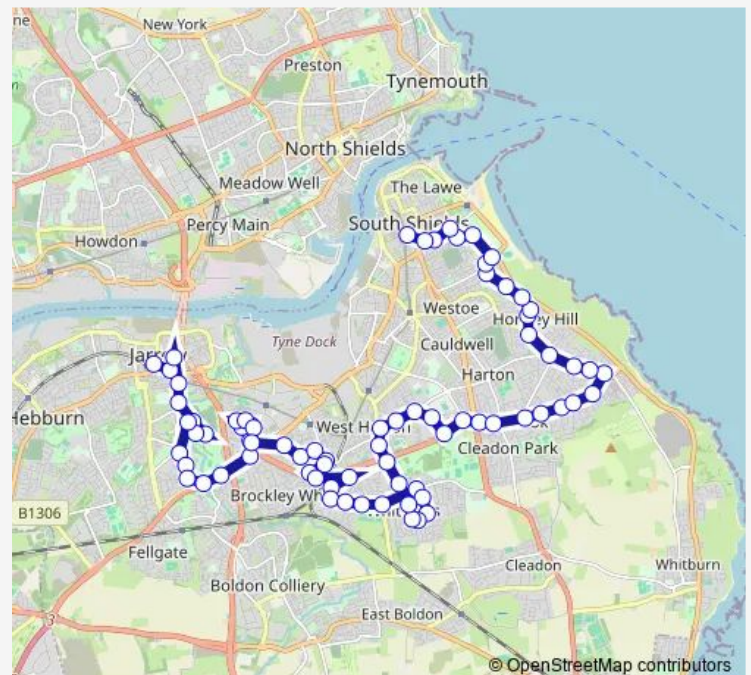

Falmouth Drive - Brixham Crescent

Falmouth Drive-Tavistock Place

Lynton Avenue

Route schedule

Jarrow Bus Station — Interchange

Monday 06:14-23:05

Tuesday 06:14-23:05

Wednesday 06:14-23:05

Thursday 06:14-23:05

Friday 06:14-23:05

Saturday 07:14-23:05

Sunday 09:48-23:05

Route info

Direction: Jarrow Bus Station

Stops: 75

Trip Duration: 1 hour 5 min

11 — South Shields Interchange - Jarrow Bus Station

Stanhope Road-Auckland Terrace

Henderson Road

Dame Flora Robson Avenue

Dame Flora Robson Avenue-Fox Avenue

Wenlock Road-Clive Street

Winskell Road-Wenlock Road

Winskell Road-Richardson Avenue

South Shields Crematorium

Sheridan Road - Chesterton Rd

Sheridan Road-Kingsley Avenue

Galsworthy Road-Sheridan Road

Galsworthy Road-Bunyan Avenue

Galsworthy Road-Chesterton Road