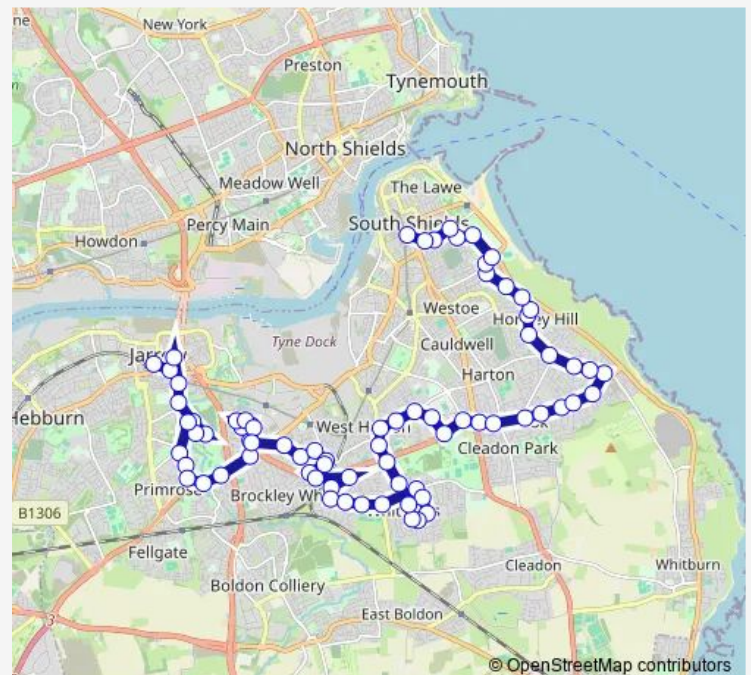

Falmouth Drive - Brixham Crescent

Falmouth Drive-Tavistock Place

Lynton Avenue

Route schedule

Jarrow Bus Station — Interchange

Monday 06:14-23:05

Tuesday 06:14-23:05

Wednesday 06:14-23:05

Thursday 06:14-23:05

Friday 06:14-23:05

Saturday 07:14-23:05

Sunday 09:48-23:05

Route info

Direction: Jarrow Bus Station

Stops: 75

Trip Duration: 1 hour 5 min

11 — South Shields Interchange - Jarrow Bus Station

Stanhope Road-Auckland Terrace

Henderson Road

Dame Flora Robson Avenue

Dame Flora Robson Avenue-Fox Avenue

Wenlock Road-Clive Street

Winskell Road-Wenlock Road

Winskell Road-Richardson Avenue

South Shields Crematorium

Sheridan Road - Chesterton Rd

Sheridan Road-Kingsley Avenue

Galsworthy Road-Sheridan Road

Galsworthy Road-Bunyan Avenue

Galsworthy Road-Chesterton Road