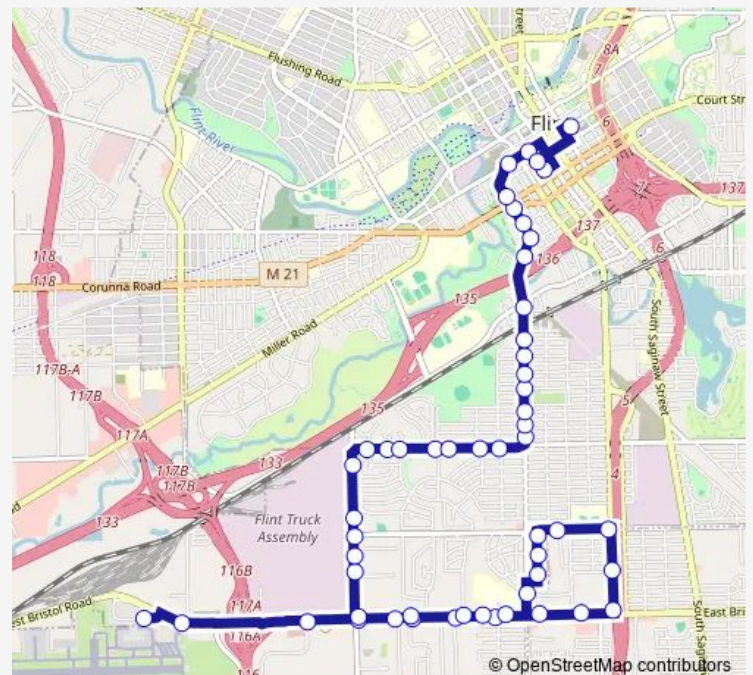

WBD Bristol at Baker College

WBD Bristol West End of Baker College

WBD Bristol at Van Campen

Route schedule

Bishop Airport — BAY #13 SS Transfer Center

Monday 06:20-22:50

Tuesday 06:20-22:50

Wednesday 06:20-22:50

Thursday 06:20-22:50

Friday 06:20-22:50

Saturday 07:00-22:50

Sunday 08:50-18:50

Route info

Direction: Bishop Airport

Stops: 53

Trip Duration: 0 hour 35 min

NBD Van Slyke at Atherton

EBD Atherton at Penbrook

EBD Atherton at Balfour

EBD Atherton at Greenbrook

EBD Atherton at Hammerberg

EBD Atherton at Westgate

EBD Atherton at Hargott

EBD Atherton at Tuxedo

Church at 3rd

BAY #13 SS Transfer Center

Direction

BAY #13 SS Transfer Center — South Flint Plaza

43 stops

[Open route schedule](#)

BAY #13 SS Transfer Center

Harrison at 3rd