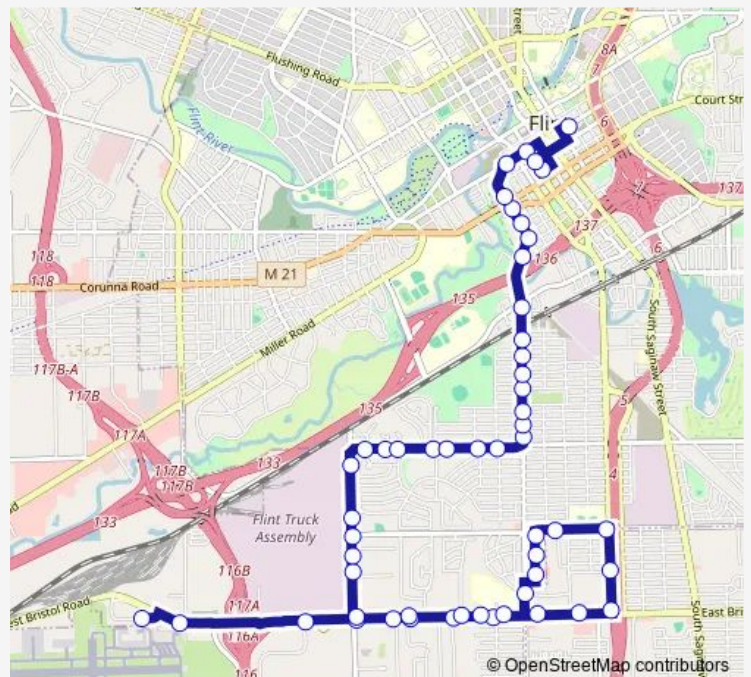

1518 Atherton Rd

Route schedule

Bay #9 Fe Transfer Center — South Flint Plaza

| | |
|-----------|-------------|
| Monday | 06:30-22:30 |
| Tuesday | 06:30-22:30 |
| Wednesday | 06:30-22:30 |
| Thursday | 06:30-22:30 |
| Friday | 06:30-22:30 |
| Saturday | 06:30-22:30 |
| Sunday | 09:30-18:30 |

Route info

Direction: Bay #9 Fe Transfer Center

Stops: 43

Trip Duration: 0 hour 25 min

11 — Fenton Road

WBD Atherton at Hammerberg

WBD Atherton at Greenbrook

WBD Atherton at Penbrook

Fenton Rd at E Mandeville St

Flint Plaza 1st Stop

South Flint Plaza

Direction

Bishop Airport — Bay #9 Fe Transfer Center

53 stops

[Open route schedule](#)

Bishop Airport

Route schedule

Bishop Airport — Bay #9 Fe Transfer Center

Monday 06:20-22:50

Tuesday 06:20-22:50

Wednesday 06:20-22:50

Thursday 06:20-22:50

Friday 06:20-22:50

Saturday 07:00-22:50