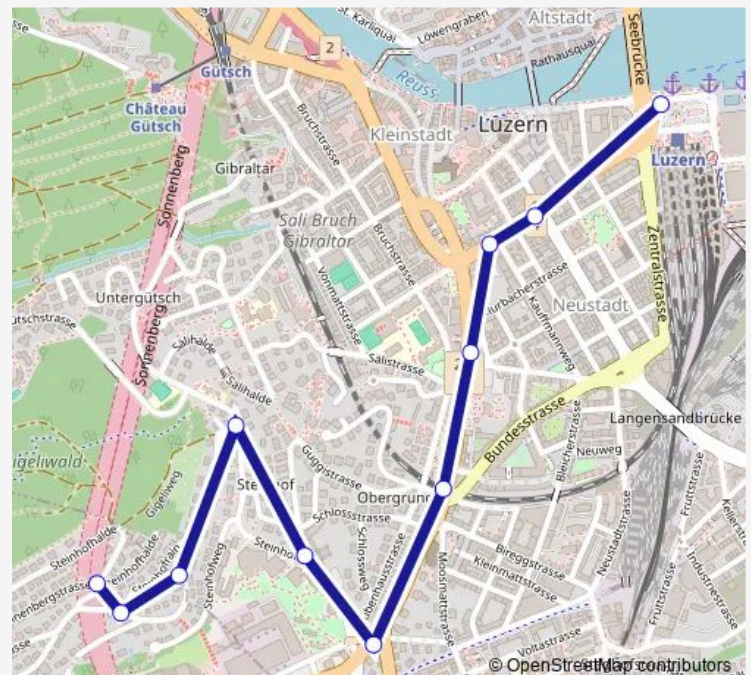

### Route schedule

Kriens, Dattenberg — Luzern, Bahnhof

Monday 05:34-19:19

Tuesday 05:34-19:19

Wednesday 05:34-19:19

Thursday 04:34-19:19

Friday 05:34-19:19

Saturday 05:49-19:19

### Route info

Direction: Kriens, Dattenberg

Stops: 11

Trip Duration: 0 hour 12 min