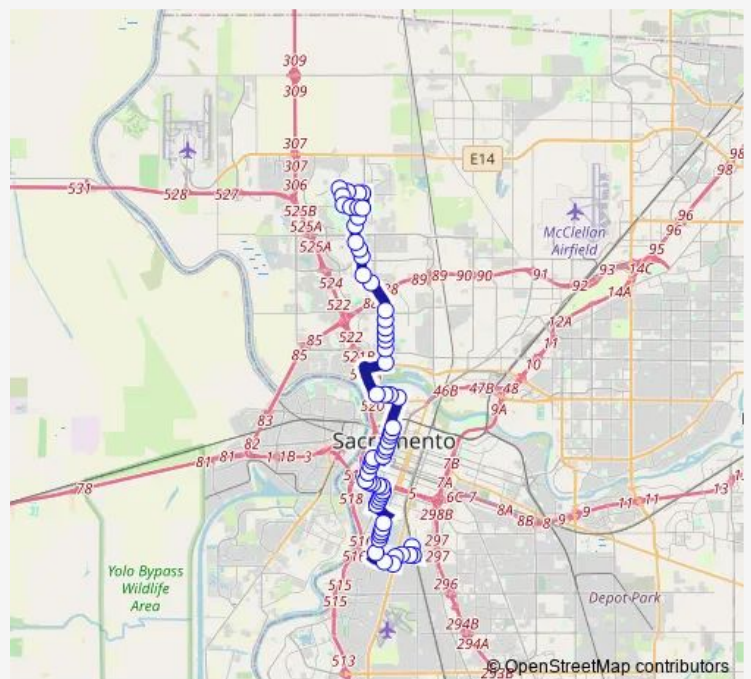

**Bus 11 Natomas/Land Park**

[Go to website](#)

**Direction**  
 24th ST & City College LRT (Nb) — North Park DR & Natomas Blvd (Eb)  
 61 stops  
[Open route schedule](#)

- 24th ST & City College LRT (Nb)
- Sutterville Bypass & Attawa (Wb)
- Sutterville Bypass & 23rd ST (Wb)
- Sutterville RD & 21st ST (Wb)
- Freeport Blvd & Sutterville RD (Sb)
- Sutterville RD & 19th ST (Eb)
- Sutterville RD & 17th AVE (Eb)
- Land Park DR & 16th AVE (Nb)
- Land Park DR & 13th AVE (Nb)
- Land Park DR & 11th AVE (Nb)
- Land Park DR & 9TH AVE (Nb)
- Land Park DR & 7TH AVE (Nb)
- Land Park DR & Cordano WAY (Nb)
- Riverside Blvd & Fremont WAY (Nb)
- Riverside Blvd & Castro WAY (Nb)
- Riverside Blvd & 2ND AVE (Nb)
- Riverside Blvd & Beverly WAY (Nb)
- Riverside Blvd & Broadway (Nb)
- Broadway & Riverside Blvd (Wb)
- Broadway & 10th ST (Wb)
- Broadway & 8TH ST (Wb)

**Route schedule**

24th ST & City College LRT (Nb) — North Park DR & Natomas Blvd (Eb)

Monday	05:59-18:48
Tuesday	05:59-18:48
Wednesday	05:59-18:48
Thursday	05:59-18:48
Friday	05:59-18:48
Saturday	06:55-19:40
Sunday	06:55-19:40

**Route info**

Direction: 24th ST & City College LRT (Nb)

Stops: 61

Trip Duration: 0 hour 59 min

11 — Natomas/Land Park

Broadway & 6TH ST (Wb)

5TH ST & Broadway (Nb)

5TH ST & V ST (Nb)

8TH ST & H ST (Nb)

8TH ST & F ST (Nb)

Richards Blvd & North 07th ST (Wb)

Richards Blvd & North 05th ST (Wb)

Richards Blvd & Sequoia Pacific Blvd (Wb)

Richards Blvd & Bercut DR (Wb)

Truxel RD & Garden HWY (Nb)