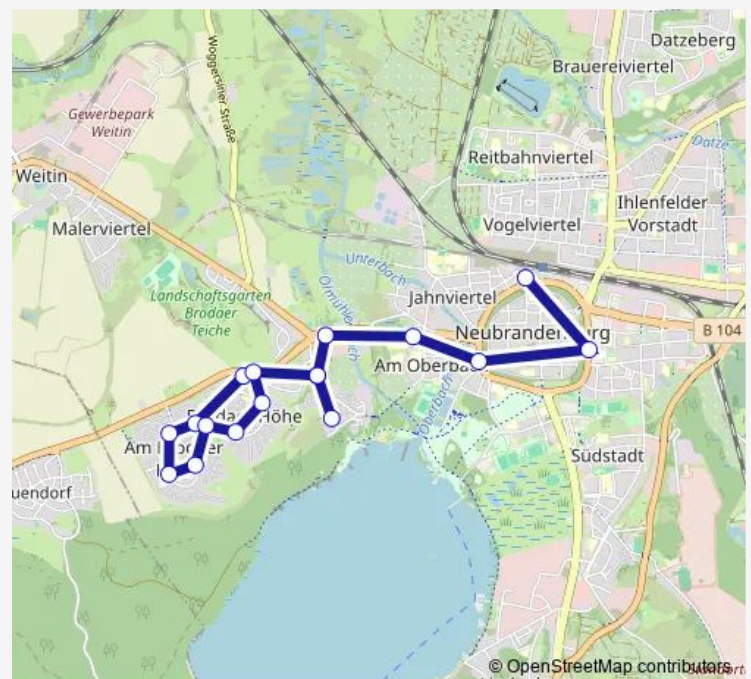

Neubrandenburg, Hochschule

Neubrandenburg Treptower Tor

Neubrandenburg, Rathaus

Neubrandenburg, ZOB (Ea)

### Route schedule

Neubrandenburg Pucciniweg — Neubrandenburg, ZOB (Ea)

Monday	13:29-16:53
Tuesday	13:29-16:53
Wednesday	13:29-16:53
Thursday	13:29-16:53
Friday	13:29-16:53
Saturday	—
Sunday	—

### Route info

Direction: Neubrandenburg Pucciniweg

Stops: 16

Trip Duration: 0 hour 22 min

### Route info

Direction: Neubrandenburg Warliner Str.

Stops: 6

Trip Duration: 0 hour 9 min

**Direction**

Neubrandenburg, ZOB (Ea) — Neubrandenburg Verdiring

6 stops

[Open route schedule](#)